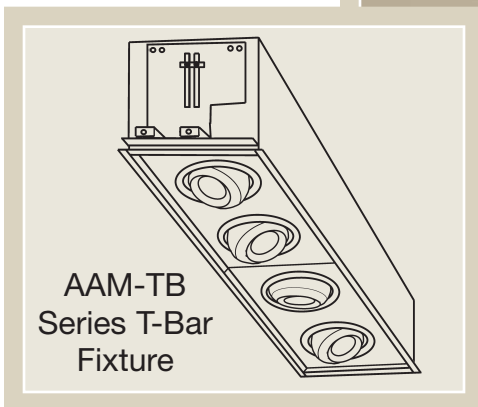

ELP

ENGINEERED LIGHTING
PRODUCTS

AAM & AAMTB SERIES

RECESSED Adjustable Accent Downlights
for Drywall and T-Bar Installation

RECESSED multi-head adjustable accents modules, with clean, closed face. Use them alone, or mix and match with our Down Lights & Wall Washers!

System

These 6", 12" and 24" accent modules allow individual lamp head aiming in one, two and four lamp configurations. They can be used alone or may be mixed and matched with the ELP Down Light (DL Series) and/or Wall Wash (DW or MP Series) fixtures.

AAM & AAMTB SERIES

RECESSED Adjustable Accent Downlights
for Drywall and T-Bar Installation

Specifications

Recessed housing has “enclosed” adjustable heads that provide a sleek, clean look at the face of the fixture without visible yokes and power feed. Modules are 6”, 12” or 24” with (1), (2) or (3) individual lamp heads respectively. Available for 50 watt MR-16 and Par20 halogen and 20 or 39 watt Par20 metal halide lamps. Individual lamp heads allow 358° rotation and 45° tilt without breaking the ceiling plane. Clip release allows easy “no tool” access for re-lamping.