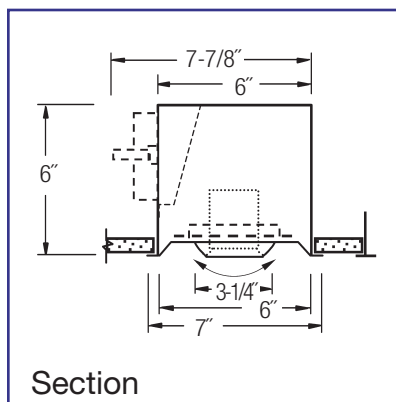

AAMTB SERIES for T-Bar Installations

Model No.	Lamp
350MR-16AAM-TB	(3) 50 watt MR-16
350PAR20AAM-TB	(3) 50 watt Par 20 Halogen
320PAR20MHAAM-TB	(3) 20 watt Par 20 Metal Halide
339PAR20MHAAM-TB	(3) 39 watt Par 20 Metal Halide