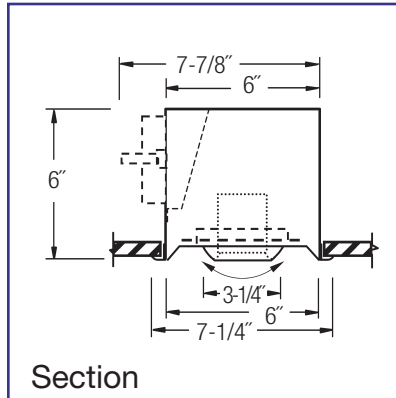

AAM & AAMTB SERIES

RECESSED Adjustable Accent Downlights
for Drywall and T-Bar Installation

Specifications

Recessed housing has “enclosed” adjustable heads that provide a sleek, clean look at the face of the fixture without visible yokes and power feed. Modules are 6”, 12” or 24” with (1), (2) or (3) individual lamp heads respectively. Available for 50 watt MR-16 and Par20 halogen and 20 or 39 watt Par20 metal halide lamps. Individual lamp heads allow 358° rotation and 45° tilt without breaking the ceiling plane. Clip release allows easy “no tool” access for re-lamping.

TGIC polyester powder coated housing is made of 22 gauge CRS and is post painted. The trim for drywall fixtures is extruded aluminum. All MR-16 fixtures are provided with protective glass lens.

Continuous Mount – If the drywall fixtures are being mounted in a continuous row, with other “Series” fixtures, add “CC” to catalog number. Also provide fixture layout and row configuration, so proper trims may be provided. Example:

- (3) 350MR-16AAM-CC
- (6) 240BXDW-CC
- For (3) 10' Rows as DW/AAM/DW
- UL/CUL Damp Location Listed.

Options

Ballast/Transformer 120 or 277 Electronic (Standard)
(as required)

- Finish   White (Standard)
- Custom -Custom
- Lens   Color (Specify)
- Spread -SPL
- Louver   Black Honey Comb -LVB
- Mounting   Individual Fixtures (Standard)
- Continuous -CC (see above)

AAM SERIES for Drywall or Plaster Installations

Model No.	A	B	Lamp
150MR-16AAM*	7-1/4"	6"	(1) 50 watt MR-16
250MR-16AAM*	13-1/4"	12"	(2) 50 watt MR-16
350MR-16AAM	24-3/16"	22-15/16"	(3) 50 watt MR-16
150PAR20AAM*	7-1/4"	6"	(1) 50 watt Par 20 Halogen
250PAR20AAM*	13-1/4"	12"	(2) 50 watt Par 20 Halogen
350PAR20AAM	24-3/16"	22-15/16"	(3) 50 watt Par 20 Halogen
120PAR20MHAAM*	7-1/4"	6"	(1) 20 watt Par 20 Metal Halide
220PAR20MHAAM*	13-1/4"	12"	(2) 20 watt Par 20 Metal Halide
320PAR20MHAAM	24-3/16"	22-15/16"	(3) 20 watt Par 20 Metal Halide
139PAR20MHAAM*	7-1/4"	6"	(1) 39 watt Par 20 Metal Halide
239PAR20MHAAM*	13-1/4"	12"	(2) 39 watt Par 20 Metal Halide
339PAR20MHAAM	24-3/16"	22-15/16"	(3) 39 watt Par 20 Metal Halide

* Individual units may also be mounted in T-Bar ceilings.

Note: AAM Series fixtures for Drywall and Plaster are NOT available for a “Trimless” Option.