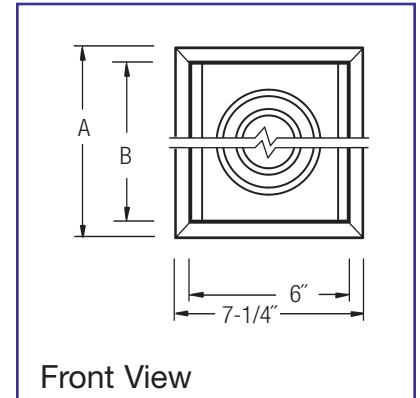

AAM & AAMTB SERIES

RECESSED Adjustable Accent Downlights
for Drywall and T-Bar Installation

Specifications

Recessed housing has “enclosed” adjustable heads that provide a sleek, clean look at the face of the fixture without visible yokes and power feed. Modules are 6”, 12” or 24” with (1), (2) or (3) individual lamp heads respectively. Available for 50 watt MR-16 and Par20 halogen and 20 or 39 watt Par20 metal halide lamps. Individual lamp heads allow 358° rotation and 45° tilt without breaking the ceiling plane. Clip release allows easy “no tool” access for re-lamping.

TGIC polyester powder coated housing is made of 22 gauge CRS and is post painted. The trim for drywall fixtures is extruded aluminum. All MR-16 fixtures are provided with protective glass lens.

Continuous Mount – If the drywall fixtures are being mounted in a continuous row, with other “Series” fixtures, add “CC” to catalog number. Also provide fixture layout and row configuration, so proper trims may be provided. Example:

- (3) 350MR-16AAM-CC
- (6) 240BXDW-CC
- For (3) 10' Rows as DW/AAM/DW
- UL/CUL Damp Location Listed.

Options

Ballast/Transformer 120 or 277 Electronic (Standard)
(as required)

- Finish   White (Standard)
- Custom -Custom
- Lens   Color (Specify)
- Spread -SPL
- Louver   Black Honey Comb -LVB
- Mounting   Individual Fixtures (Standard)
- Continuous -CC (see above)

AAM SERIES for Drywall or Plaster Installations

Model No.	A	B	Lamp
150MR-16AAM*	7-1/4"	6"	(1) 50 watt MR-16
250MR-16AAM*	13-1/4"	12"	(2) 50 watt MR-16
350MR-16AAM	24-3/16"	22-15/16"	(3) 50 watt MR-16
150PAR20AAM*	7-1/4"	6"	(1) 50 watt Par 20 Halogen
250PAR20AAM*	13-1/4"	12"	(2) 50 watt Par 20 Halogen
350PAR20AAM	24-3/16"	22-15/16"	(3) 50 watt Par 20 Halogen
120PAR20MHAAM*	7-1/4"	6"	(1) 20 watt Par 20 Metal Halide
220PAR20MHAAM*	13-1/4"	12"	(2) 20 watt Par 20 Metal Halide
320PAR20MHAAM	24-3/16"	22-15/16"	(3) 20 watt Par 20 Metal Halide
139PAR20MHAAM*	7-1/4"	6"	(1) 39 watt Par 20 Metal Halide
239PAR20MHAAM*	13-1/4"	12"	(2) 39 watt Par 20 Metal Halide
339PAR20MHAAM	24-3/16"	22-15/16"	(3) 39 watt Par 20 Metal Halide

* Individual units may also be mounted in T-Bar ceilings.

Note: AAM Series fixtures for Drywall and Plaster are NOT available for a “Trimless” Option.