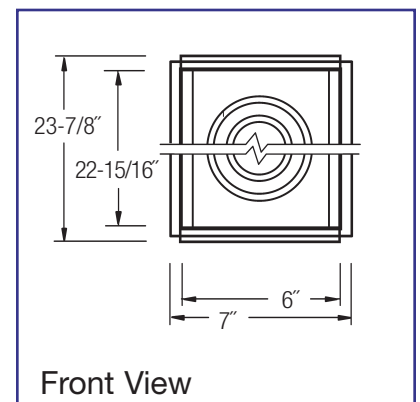

AAMTB SERIES for T-Bar Installations

Model No.	Lamp
350MR-16AAM-TB	(3) 50 watt MR-16
350PAR20AAM-TB	(3) 50 watt Par 20 Halogen
320PAR20MHAAM-TB	(3) 20 watt Par 20 Metal Halide
339PAR20MHAAM-TB	(3) 39 watt Par 20 Metal Halide