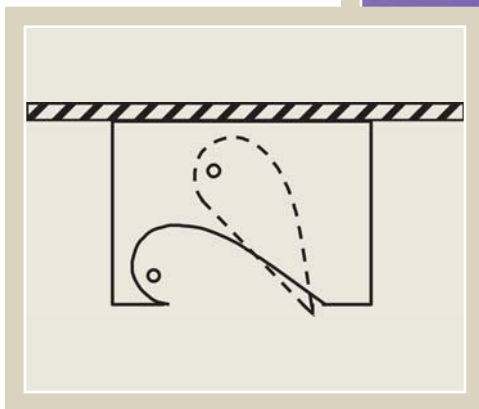

**ELP**

ENGINEERED LIGHTING  
PRODUCTS

**AWWS Series**

Surface Mount Adjustable Wall Washer

*An adjustable (45° adjustability) wall wash luminaire that easily adjusts within the housing.*

### **System**

A high-performance adjustable wall wash luminaire that can be adjusted to give a sharp cut-off at the top of the surface that is to be illuminated, throwing light only where it is required. The reflector's design provides even, unscalped illumination.

### Specifications

Surface mounted, adjustable wall washer for use with Biax and T5 fluorescent lamps. The lighting component tilts up 45 degrees for light cutoff at the top of the surface to be illuminated. Reflector design provides even, unscalped illumination. The formed reflector combines white diffuse with high-purity aluminum (99.9%) with 95% reflectance.