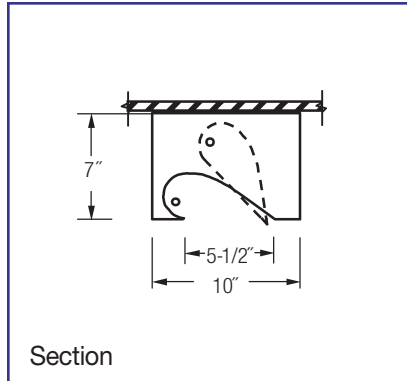

Specifications

Surface mounted, adjustable wall washer for use with Biax and T5 fluorescent lamps. The lighting component tilts up 45 degrees for light cutoff at the top of the surface to be illuminated. Reflector design provides even, unscalped illumination. The formed reflector combines white diffuse with high-purity aluminum (99.9%) with 95% reflectance.

The adjustable component of the fixture is extruded aluminum and is easily removable for access to the ballast. The 22-gauge housing is weld construction. The fixture is post painted with a TGIC polyester powder coating. All models are supplied standard with luminaire power disconnects.

Continuous Mount – If the fixtures are being mounted in a continuous row add “CC” to the catalog number and provide row configuration, i.e.: (18) 154T-5AWWS-CC for (6) 12’ rows.

UL/CUL Damp Location Listed.

Options

- Ballast 120 or 277 HPF Electronic (Standard)
  Dimming (Specify Type) -DM
  Emergency (NOT Available)
- Finish White (Standard)
  Custom -Custom
- Reflector Combo White/Diffuse Silver (Standard)
  White -W
- Lens Clear Lexan Mini Lens -ML
  Frosted Lexan Mini Lens -MLF
- Louver Diffuse Silver Parallel Blade -LV
- Mounting Surface J-Box (Standard)
  Canopy w/Stem – CS (Ft of Stem)
  Ex. 154T-5AWWS-CS4
  Continuous Row (see above) -CC

Model	A	Lamp
155BXAWWS	23-11/16"	(1) 55 watt Biax
124T-5AWWS	23-11/16"	(1) 24 watt T-5 HO
224T-5AWWS	23-11/16"	(2) 24 watt T-5 HO
255BXAWWS	47-11/16"	(2) 55 watt Biax
154T-5AWWS	47-11/16"	(1) 54 watt T-5 HO
254T-5AWWS	47-11/16"	(2) 54 watt T-5 HO

NOTE: Standard T-5 lamps are available for: 2' fixture, change "24" to "14" or 4' fixture, change "54" to "28."