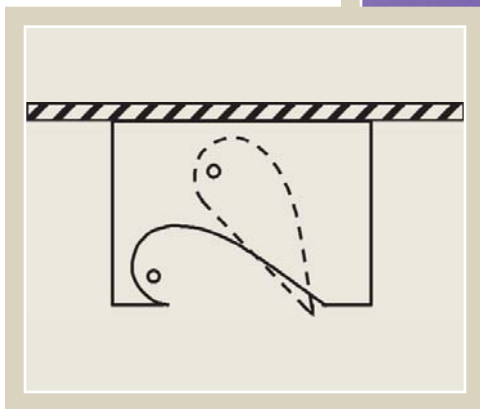

ELP

ENGINEERED LIGHTING
PRODUCTS

AWWS Series

Surface Mount Adjustable Wall Washer

An adjustable (45° adjustability) wall wash luminaire that easily adjusts within the housing.

System

A high-performance adjustable wall wash luminaire that can be adjusted to give a sharp cut-off at the top of the surface that is to be illuminated, throwing light only where it is required. The reflector's design provides even, unscalped illumination.

TYPE:
 CATALOG #:
 JOB:

Specifications

Surface mounted, adjustable wall washer for use with Biax and T5 fluorescent lamps. The lighting component tilts up 45 degrees for light cutoff at the top of the surface to be illuminated. Reflector design provides even, unscalped illumination. The formed reflector combines white diffuse with high-purity aluminum (99.9%) with 95% reflectance.

The adjustable component of the fixture is extruded aluminum and is easily removable for access to the ballast. The 22-gauge housing is weld construction. The fixture is post painted with a TGIC polyester powder coating. All models are supplied standard with luminaire power disconnects.