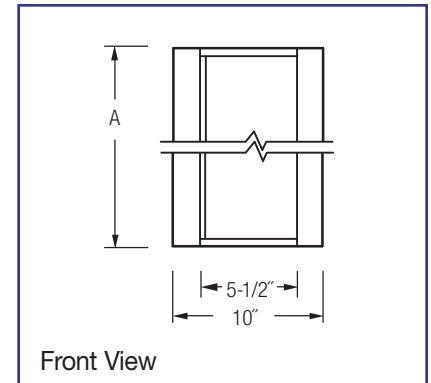

TYPE:
CATALOG #:
JOB:

Specifications

Surface mounted, adjustable wall washer for use with Biax and T5 fluorescent lamps. The lighting component tilts up 45 degrees for light cutoff at the top of the surface to be illuminated. Reflector design provides even, unscalped illumination. The formed reflector combines white diffuse with high-purity aluminum (99.9%) with 95% reflectance.

The adjustable component of the fixture is extruded aluminum and is easily removable for access to the ballast. The 22-gauge housing is weld construction. The fixture is post painted with a TGIC polyester powder coating. All models are supplied standard with luminaire power disconnects.

Continuous Mount – If the fixtures are being mounted in a continuous row add “CC” to the catalog number and provide row configuration, i.e.: (18) 154T-5AWWS-CC for (6) 12’ rows.

UL/CUL Damp Location Listed.

Options

- Ballast 120 or 277 HPF Electronic (Standard)
  Dimming (Specify Type) -DM
  Emergency (NOT Available)
- Finish White (Standard)
  Custom -Custom
- Reflector Combo White/Diffuse Silver (Standard)
  White -W
- Lens Clear Lexan Mini Lens -ML
  Frosted Lexan Mini Lens -MLF
- Louver Diffuse Silver Parallel Blade -LV
- Mounting Surface J-Box (Standard)
  Canopy w/Stem – CS (Ft of Stem)
  Ex. 154T-5AWWS-CS4
  Continuous Row (see above) -CC

Model	A	Lamp
155BXAWWS	23-11/16"	(1) 55 watt Biax
124T-5AWWS	23-11/16"	(1) 24 watt T-5 HO
224T-5AWWS	23-11/16"	(2) 24 watt T-5 HO
255BXAWWS	47-11/16"	(2) 55 watt Biax
154T-5AWWS	47-11/16"	(1) 54 watt T-5 HO
254T-5AWWS	47-11/16"	(2) 54 watt T-5 HO

NOTE: Standard T-5 lamps are available for:
2’ fixture, change “24” to “14” or 4’ fixture,
change “54” to “28.”