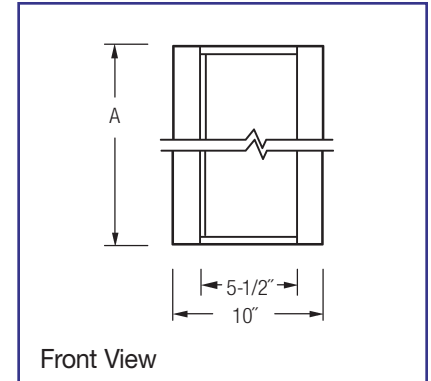

Specifications

Surface mounted, adjustable wall washer for use with Biax and T5 fluorescent lamps. The lighting component tilts up 45 degrees for light cutoff at the top of the surface to be illuminated. Reflector design provides even, unscalped illumination. The formed reflector combines white diffuse with high-purity aluminum (99.9%) with 95% reflectance.

The adjustable component of the fixture is extruded aluminum and is easily removable for access to the ballast. The 22-gauge housing is weld construction. The fixture is post painted with a TGIC polyester powder coating. All models are supplied standard with luminaire power disconnects.

Continuous Mount – If the fixtures are being mounted in a continuous row add “CC” to the catalog number and provide row configuration, i.e.: (18) 154T-5AWWS-CC for (6) 12’ rows.

UL/CUL Damp Location Listed.

Options

- Ballast 120 or 277 HPF Electronic (Standard)
  Dimming (Specify Type) -DM
  Emergency (NOT Available)
- Finish White (Standard)
  Custom -Custom
- Reflector Combo White/Diffuse Silver (Standard)
  White -W
- Lens Clear Lexan Mini Lens -ML
  Frosted Lexan Mini Lens -MLF
- Louver Diffuse Silver Parallel Blade -LV
- Mounting Surface J-Box (Standard)
  Canopy w/Stem – CS (Ft of Stem)
  Ex. 154T-5AWWS-CS4
  Continuous Row (see above) -CC

Model	A	Lamp
155BXAWWS	23-11/16"	(1) 55 watt Biax
124T-5AWWS	23-11/16"	(1) 24 watt T-5 HO
224T-5AWWS	23-11/16"	(2) 24 watt T-5 HO
255BXAWWS	47-11/16"	(2) 55 watt Biax
154T-5AWWS	47-11/16"	(1) 54 watt T-5 HO
254T-5AWWS	47-11/16"	(2) 54 watt T-5 HO

NOTE: Standard T-5 lamps are available for: 2' fixture, change "24" to "14" or 4' fixture, change "54" to "28."