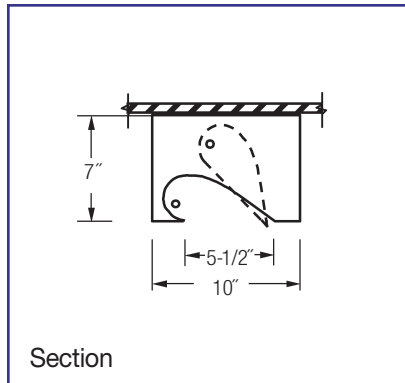

TYPE:
CATALOG #:
JOB:

Specifications

Surface mounted, adjustable wall washer for use with Biax and T5 fluorescent lamps. The lighting component tilts up 45 degrees for light cutoff at the top of the surface to be illuminated. Reflector design provides even, unscalped illumination. The formed reflector combines white diffuse with high-purity aluminum (99.9%) with 95% reflectance.

The adjustable component of the fixture is extruded aluminum and is easily removable for access to the ballast. The 22-gauge housing is weld construction. The fixture is post painted with a TGIC polyester powder coating. All models are supplied standard with luminaire power disconnects.

Continuous Mount – If the fixtures are being mounted in a continuous row add “CC” to the catalog number and provide row configuration, i.e.: (18) 154T-5AWWS-CC for (6) 12’ rows.

UL/CUL Damp Location Listed.

Options

- Ballast 120 or 277 HPF Electronic (Standard)
  Dimming (Specify Type) -DM
  Emergency (NOT Available)
- Finish White (Standard)
  Custom -Custom
- Reflector Combo White/Diffuse Silver (Standard)
  White -W
- Lens Clear Lexan Mini Lens -ML
  Frosted Lexan Mini Lens -MLF
- Louver Diffuse Silver Parallel Blade -LV
- Mounting Surface J-Box (Standard)
  Canopy w/Stem – CS (Ft of Stem)
  Ex. 154T-5AWWS-CS4
  Continuous Row (see above) -CC

Model	A	Lamp
155BXAWWS	23-11/16"	(1) 55 watt Biax
124T-5AWWS	23-11/16"	(1) 24 watt T-5 HO
224T-5AWWS	23-11/16"	(2) 24 watt T-5 HO
255BXAWWS	47-11/16"	(2) 55 watt Biax
154T-5AWWS	47-11/16"	(1) 54 watt T-5 HO
254T-5AWWS	47-11/16"	(2) 54 watt T-5 HO

NOTE: Standard T-5 lamps are available for:
2’ fixture, change “24” to “14” or 4’ fixture,
change “54” to “28.”