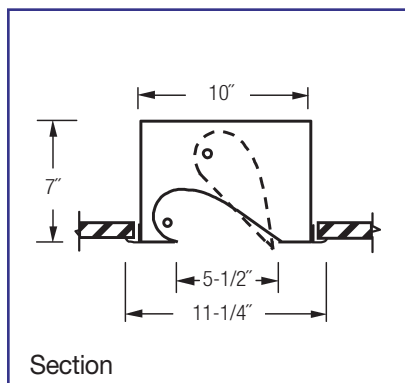

AWW SERIES for Plaster or Drywall

Model No.	A	B	Lamp
155BXAWW	23-11/16"	24-15/16"	(1) 55 watt Biax
124T-5AWW	23-11/16"	24-15/16"	(1) 24 watt T-5 HO
224T-5AWW	23-11/16"	24-15/16"	(2) 24 watt T-5 HO
255BXAWW	47-11/16"	48-15/16"	(2) 55 watt Biax
154T-5AWW	47-11/16"	48-15/16"	(1) 54 watt T-5 HO
254T-5AWW	47-11/16"	48-15/16"	(2) 54 watt T-5 HO

NOTES: Standard T-5 lamps are available for:
2’ fixture, change “24” to “14” or 4’ fixture,
change “54” to “28.”