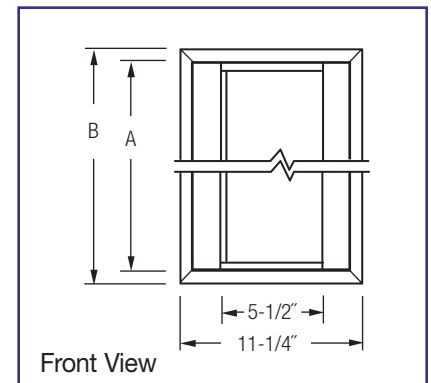

AWW SERIES for Plaster or Drywall

Model No.	A	B	Lamp
155BXAWW	23-11/16"	24-15/16"	(1) 55 watt Biax
124T-5AWW	23-11/16"	24-15/16"	(1) 24 watt T-5 HO
224T-5AWW	23-11/16"	24-15/16"	(2) 24 watt T-5 HO
255BXAWW	47-11/16"	48-15/16"	(2) 55 watt Biax
154T-5AWW	47-11/16"	48-15/16"	(1) 54 watt T-5 HO
254T-5AWW	47-11/16"	48-15/16"	(2) 54 watt T-5 HO

NOTES: Standard T-5 lamps are available for:
2’ fixture, change “24” to “14” or 4’ fixture,
change “54” to “28.”