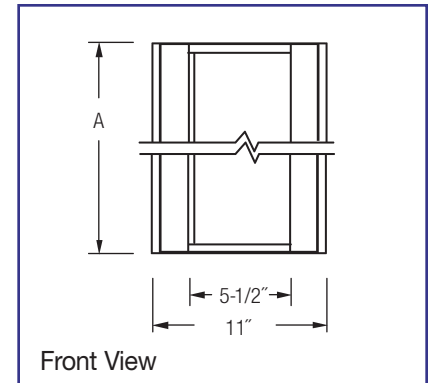

Rough-In Dimensions = (Entire length of row, add all “A” lengths + 1/2” x 10-5/8”

UL/CUL Damp Location Listed.

Options

- Ballast 120 or 277 Electronic (Standard)
Dimming (Specify Type) –DM
Emergency (NOT Available)
- Finish White (Standard)
Custom –Custom
- Reflector Combo White/Diffuse (Standard)
White –W
- Lens Clear Lexan Mini Lens –ML
Frosted Lexan Mini Lens –MLF
- Louver Diffuse Silver Parallel Blade –LV