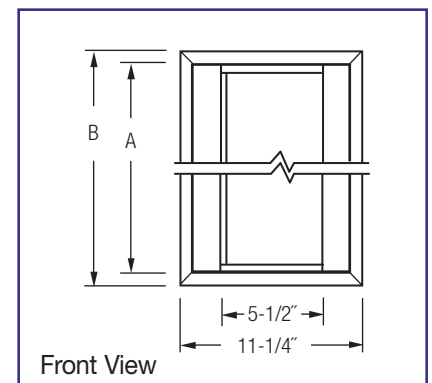

AWW SERIES for Plaster or Drywall

Model No.	A	B	Lamp
155BXAWW	23-11/16"	24-15/16"	(1) 55 watt Biax
124T-5AWW	23-11/16"	24-15/16"	(1) 24 watt T-5 HO
224T-5AWW	23-11/16"	24-15/16"	(2) 24 watt T-5 HO
255BXAWW	47-11/16"	48-15/16"	(2) 55 watt Biax
154T-5AWW	47-11/16"	48-15/16"	(1) 54 watt T-5 HO
254T-5AWW	47-11/16"	48-15/16"	(2) 54 watt T-5 HO

NOTES: Standard T-5 lamps are available for:
2’ fixture, change “24” to “14” or 4’ fixture,
change “54” to “28.”