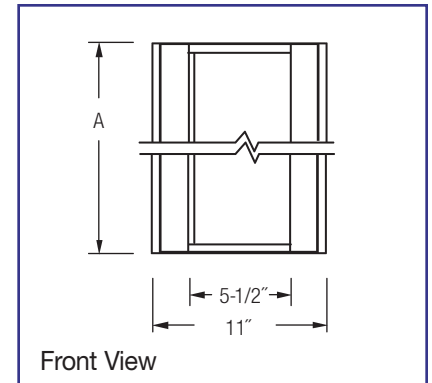

AWW & AWWTB SERIES

Recessed Adjustable Wall Wash
for Drywall and T-Bar Lay-in

Specifications

Adjustable recessed wall wash for use with Biax and T5 fluorescent lamps for T-Bar or drywall installations. The lighting component tilts up 45 degrees for light cutoff at the top of the surface to be illuminated without breaking the ceiling plane. Reflector design provides even, unscaloped illumination. The formed reflector combines white diffuse with high-purity aluminum (99.9%) with 95% reflectance.

The adjustable component of the fixture is extruded aluminum and is easily removable for access to the ballast. The 22-gauge housing is weld construction. The fixture is post painted with a TGIC polyester powder coating. All models are supplied standard with luminaire power disconnects.

Continuous Mount – If the drywall fixtures are being mounted in a continuous row add “CC” to the catalog number and provide row configuration, so proper trims may be provided, i.e.: (18) 154T-5AWW-CC for (6) 12’ rows.

Rough-In Dimensions = (Entire length of row, add all “A” lengths + 1/2” x 10-5/8”

UL/CUL Damp Location Listed.

Options

- Ballast 120 or 277 Electronic (Standard)
  Dimming (Specify Type) –DM
  Emergency (NOT Available)
- Finish White (Standard)
  Custom –Custom
- Reflector Combo White/Diffuse (Standard)
  White –W
- Lens Clear Lexan Mini Lens –ML
  Frosted Lexan Mini Lens –MLF
- Louver Diffuse Silver Parallel Blade –LV

AWWTB SERIES for T-Bar Installations

Model No.	A	Lamp
155BXAWW-TB	23-11/16"	(1) 55 watt Biax
124T-5AWW-TB	23-11/16"	(1) 24 watt T-5 HO
224T-5AWW-TB	23-11/16"	(2) 24 watt T-5 HO
255BXAWW-TB	47-11/16"	(2) 55 watt Biax
154T-5AWW-TB	47-11/16"	(1) 54 watt T-5 HO
254T-5AWW-TB	47-11/16"	(2) 54 watt T-5 HO