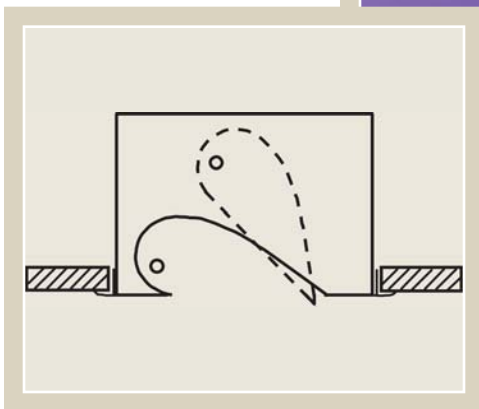

ELP

ENGINEERED LIGHTING
PRODUCTS

AWW & AWWTB SERIES

Recessed Adjustable Wall Wash Fixtures
For Drywall & T-Bar Lay-in

T-Bar Fixture

*An adjustable (45° adjustability)
wall wash luminaire that easily
adjusts from below without
breaking the ceiling plane.*

System

A high-performance adjustable recessed wall wash luminaire that can be adjusted to give a sharp cut-off at the top of the surface that is to be illuminated. This is accomplished without the housing breaking the ceiling plane. The reflector's design provides even, unscalped illumination.

TYPE:
CATALOG:
JOB:

AWW & AWWTB SERIES

Recessed Adjustable Wall Wash
for Drywall and T-Bar Lay-in

Specifications

Adjustable recessed wall wash for use with Biax and T5 fluorescent lamps for T-Bar or drywall installations. The lighting component tilts up 45 degrees for light cutoff at the top of the surface to be illuminated without breaking the ceiling plane. Reflector design provides even, unscaloped illumination. The formed reflector combines white diffuse with high-purity aluminum (99.9%) with 95% reflectance.