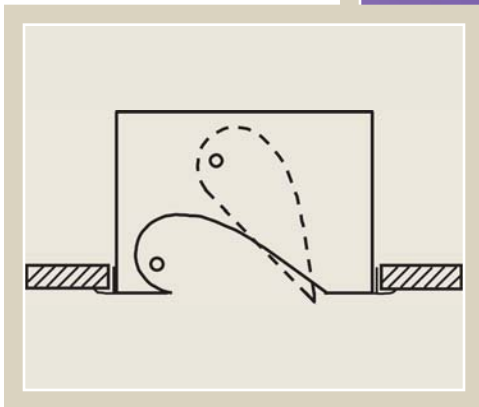

## AWW & AWWTB SERIES

Recessed Adjustable Wall Wash Fixtures  
For Drywall & T-Bar Lay-in

**T-Bar Fixture**

*An adjustable (45° adjustability)  
wall wash luminaire that easily  
adjusts from below without  
breaking the ceiling plane.*

### **System**

A high-performance adjustable recessed wall wash luminaire that can be adjusted to give a sharp cut-off at the top of the surface that is to be illuminated. This is accomplished without the housing breaking the ceiling plane. The reflector's design provides even, unscalped illumination.

## Specifications

Adjustable recessed wall wash for use with Biax and T5 fluorescent lamps for T-Bar or drywall installations. The lighting component tilts up 45 degrees for light cutoff at the top of the surface to be illuminated without breaking the ceiling plane. Reflector design provides even, unscaloped illumination. The formed reflector combines white diffuse with high-purity aluminum (99.9%) with 95% reflectance.