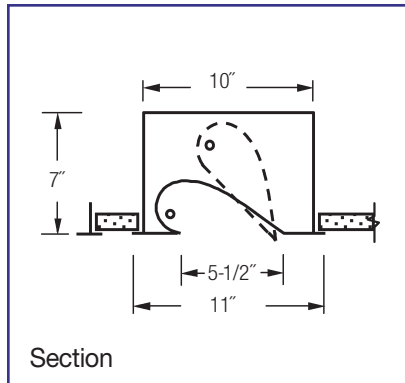

AWW & AWWTB SERIES

Recessed Adjustable Wall Wash
for Drywall and T-Bar Lay-in

Specifications

Adjustable recessed wall wash for use with Biax and T5 fluorescent lamps for T-Bar or drywall installations. The lighting component tilts up 45 degrees for light cutoff at the top of the surface to be illuminated without breaking the ceiling plane. Reflector design provides even, unscaloped illumination. The formed reflector combines white diffuse with high-purity aluminum (99.9%) with 95% reflectance.

The adjustable component of the fixture is extruded aluminum and is easily removable for access to the ballast. The 22-gauge housing is weld construction. The fixture is post painted with a TGIC polyester powder coating. All models are supplied standard with luminaire power disconnects.

Continuous Mount – If the drywall fixtures are being mounted in a continuous row add “CC” to the catalog number and provide row configuration, so proper trims may be provided, i.e.: (18) 154T-5AWW-CC for (6) 12’ rows.

Rough-In Dimensions = (Entire length of row, add all “A” lengths + 1/2” x 10-5/8”

UL/CUL Damp Location Listed.

Options

- Ballast 120 or 277 Electronic (Standard)
  Dimming (Specify Type) –DM
  Emergency (NOT Available)
- Finish White (Standard)
  Custom –Custom
- Reflector Combo White/Diffuse (Standard)
  White –W
- Lens Clear Lexan Mini Lens –ML
  Frosted Lexan Mini Lens –MLF
- Louver Diffuse Silver Parallel Blade –LV

AWWTB SERIES for T-Bar Installations

Model No.	A	Lamp
155BXAWW-TB	23-11/16"	(1) 55 watt Biax
124T-5AWW-TB	23-11/16"	(1) 24 watt T-5 HO
224T-5AWW-TB	23-11/16"	(2) 24 watt T-5 HO
255BXAWW-TB	47-11/16"	(2) 55 watt Biax
154T-5AWW-TB	47-11/16"	(1) 54 watt T-5 HO
254T-5AWW-TB	47-11/16"	(2) 54 watt T-5 HO