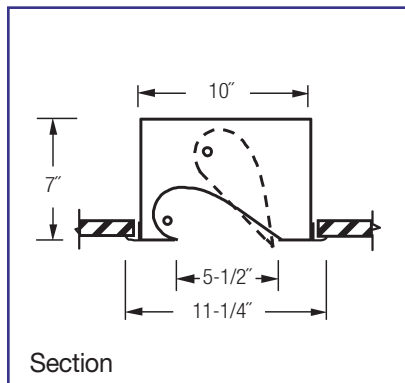

AWW SERIES for Plaster or Drywall

Model No.	A	B	Lamp
155BXAWW	23-11/16"	24-15/16"	(1) 55 watt Biax
124T-5AWW	23-11/16"	24-15/16"	(1) 24 watt T-5 HO
224T-5AWW	23-11/16"	24-15/16"	(2) 24 watt T-5 HO
255BXAWW	47-11/16"	48-15/16"	(2) 55 watt Biax
154T-5AWW	47-11/16"	48-15/16"	(1) 54 watt T-5 HO
254T-5AWW	47-11/16"	48-15/16"	(2) 54 watt T-5 HO

NOTES: Standard T-5 lamps are available for:
2’ fixture, change “24” to “14” or 4’ fixture,
change “54” to “28.”