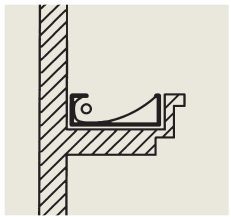

ELP

ENGINEERED LIGHTING
PRODUCTS

CLLP SERIES

SURFACE Mount Low Profile Cove Light

Reflectors for T-5 lamps are provided with “kickers” to enhance T-5 lamp performance.

*Ideal low profile cove light
for very shallow coves.*

System

Sleek, low profile cove fixture is made to lay directly into your shallow cove shelf. The superior reflector design smoothly illuminates the cove and minimizes socket shadows while projecting light out of the cove and into the space.

Specifications

Low profile, surface mounted fluorescent cove light for use with Biax, T-5 and T-8 lamps. The fixture is 2" or 3" deep with ballast mounted in the housing. The one piece, formed reflector is TGIC polyester powder coated in matte white and is easily removable without tools for access to ballast and wiring. White reflector design illuminates the cove and minimizes socket shadows while projecting light out of the cove and into the space. TGIC polyester powder coated housing is made of 22 gauge CRS with knock-outs provided at the end of the fixture for through wiring. All fluorescent fixtures are supplied standard with Luminaire Disconnect.