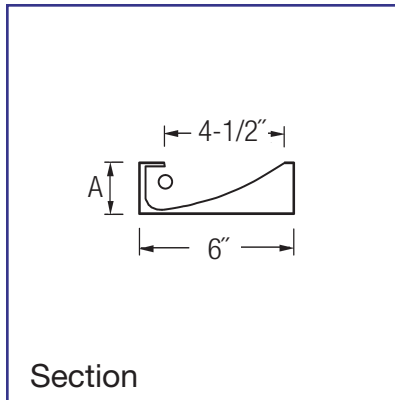

Section

Front View

Model No.	A	B	Lamp
114 T-5CLLP	2"	22-1/2"	14 watt T-5
214 T-5CLLP*	3"	22-1/2"	(2) 14 watt T-5
124 T-5CLLP	2"	22-1/2"	24 watt T-5 HO
224 T-5CLLP*	3"	22-1/2"	(2) 24 watt T-5 HO
121 T-5CLLP	2"	34-5/16"	21 watt T-5
221 T-5CLLP*	3"	34-5/16"	(2) 21 watt T-5
139 T-5CLLP	2"	34-5/16"	39 watt T-5 HO
239 T-5CLLP*	3"	34-5/16"	(2) 39 watt T-5 HO
128 T-5CLLP	2"	46-1/8"	28 watt T-5
228 T-5CLLP*	3"	46-1/8"	(2) 28 watt T-5
154 T-5CLLP	2"	46-1/8"	54 watt T-5 HO
254 T-5CLLP*	3"	46-1/8"	(2) 54 watt T-5 HO
140 BXCLLP*	3"	23"	40 watt Biax
150 BXCLLP*	3"	23"	50 watt Biax
155 BXCLLP*	3"	23"	55 watt Biax
240 BXCLLP*	3"	46-1/8"	(2) 40 watt Biax
250 BXCLLP*	3"	46-1/8"	(2) 50 watt Biax
255 BXCLLP*	3"	46-1/8"	(2) 55 watt Biax
117T-8CLLP*	3"	24"	(1) 17 watt T-8
125T-8CLLP*	3"	36"	(1) 25 watt T-8
132T-8CLLP*	3"	48"	(1) 32 watt T-8