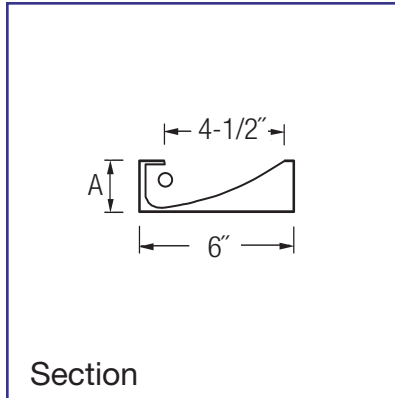

Section

Front View

Model No.	A	B	Lamp
114 T-5CLLP	2"	22-1/2"	14 watt T-5
214 T-5CLLP*	3"	22-1/2"	(2) 14 watt T-5
124 T-5CLLP	2"	22-1/2"	24 watt T-5 HO
224 T-5CLLP*	3"	22-1/2"	(2) 24 watt T-5 HO
121 T-5CLLP	2"	34-5/16"	21 watt T-5
221 T-5CLLP*	3"	34-5/16"	(2) 21 watt T-5
139 T-5CLLP	2"	34-5/16"	39 watt T-5 HO
239 T-5CLLP*	3"	34-5/16"	(2) 39 watt T-5 HO
128 T-5CLLP	2"	46-1/8"	28 watt T-5
228 T-5CLLP*	3"	46-1/8"	(2) 28 watt T-5
154 T-5CLLP	2"	46-1/8"	54 watt T-5 HO
254 T-5CLLP*	3"	46-1/8"	(2) 54 watt T-5 HO
140 BXCLLP*	3"	24"	40 watt Biax
150 BXCLLP*	3"	24"	50 watt Biax
155 BXCLLP*	3"	24"	55 watt Biax
240 BXCLLP*	3"	48"	(2) 40 watt Biax
250 BXCLLP*	3"	48"	(2) 50 watt Biax
255 BXCLLP*	3"	48"	(2) 55 watt Biax
117T-8CLLP*	3"	24"	(1) 17 watt T-8
125T-8CLLP*	3"	36"	(1) 25 watt T-8
132T-8CLLP*	3"	48"	(1) 32 watt T-8