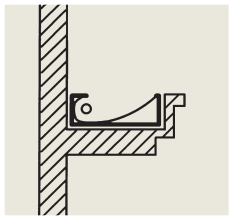

### SURFACE Mount Low Profile Cove Light

Reflectors for T-5 lamps are provided with “kickers” to enhance T-5 lamp performance.

*Ideal low profile cove light  
for very shallow coves.*

#### **System**

Sleek, low profile cove fixture is made to lay directly into your shallow cove shelf. The superior reflector design smoothly illuminates the cove and minimizes socket shadows while projecting light out of the cove and into the space.