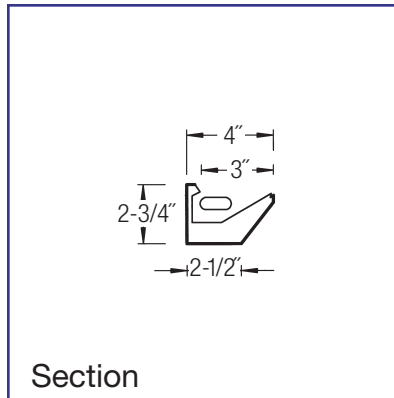

TYPE:
CATALOG #:
JOB:

Specifications

Mini surface mounted fluorescent cove light for use with Biax, T-5 and T-8 lamps. The fixture is 2-3/4" deep with ballast mounted in the housing. The one piece, formed reflector is TGIC polyester powder coated in matte white and is easily removable without tools for access to ballast and wiring. White reflector design illuminates the cove and minimizes unsightly socket shadows while projecting light out of the cove and into the space.

TGIC polyester powder coated housing is made of 22 gauge CRS with knock-outs provided at the end of fixture to allow for through wiring. All fluorescent fixtures are supplied standard with Luminaire Disconnect. Surface wall mount unit with clean, textured finish has knock-outs on the back and may be ordered by adding "SW" to the catalog number.

UL/CUL Damp Location listed.

U.S. Patent #5,142,459

Options

- Ballast 120 or 277 Electronic (Standard)
  Dimming (Some models) -DM
  Emergency (Some models) -EPP
- Finish White (Standard)
  Anti-Microbial White -MB
  Custom (For Wall Mount) -Custom
- Mounting Surface Mount in Cove (Standard)
  Surface Mount on Wall -SW
- Lens Clear Lexan Full Lens -FL
  Frosted Lexan Full Lens -FLF

Section