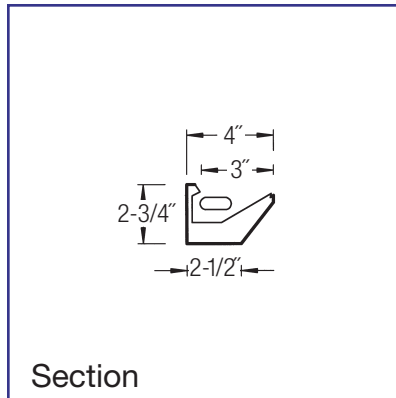

Specifications

Mini surface mounted fluorescent cove light for use with Biax, T-5 and T-8 lamps. The fixture is 2-3/4" deep with ballast mounted in the housing. The one piece, formed reflector is TGIC polyester powder coated in matte white and is easily removable without tools for access to ballast and wiring. White reflector design illuminates the cove and minimizes unsightly socket shadows while projecting light out of the cove and into the space.

TGIC polyester powder coated housing is made of 22 gauge CRS with knock-outs provided at the end of fixture to allow for through wiring. All fluorescent fixtures are supplied standard with Luminaire Disconnect. Surface wall mount unit with clean, textured finish has knock-outs on the back and may be ordered by adding "SW" to the catalog number.

UL/CUL Damp Location listed.

U.S. Patent #5,142,459

Options

Ballast	120 or 277 Electronic (Standard) Dimming (Some models) -DM Emergency (Some models) -EPP
Finish	White (Standard) Anti-Microbial White -MB Custom (For Wall Mount) -Custom
Mounting	Surface Mount in Cove (Standard) Surface Mount on Wall -SW
Lens	Clear Lexan Full Lens -FL Frosted Lexan Full Lens -FLF