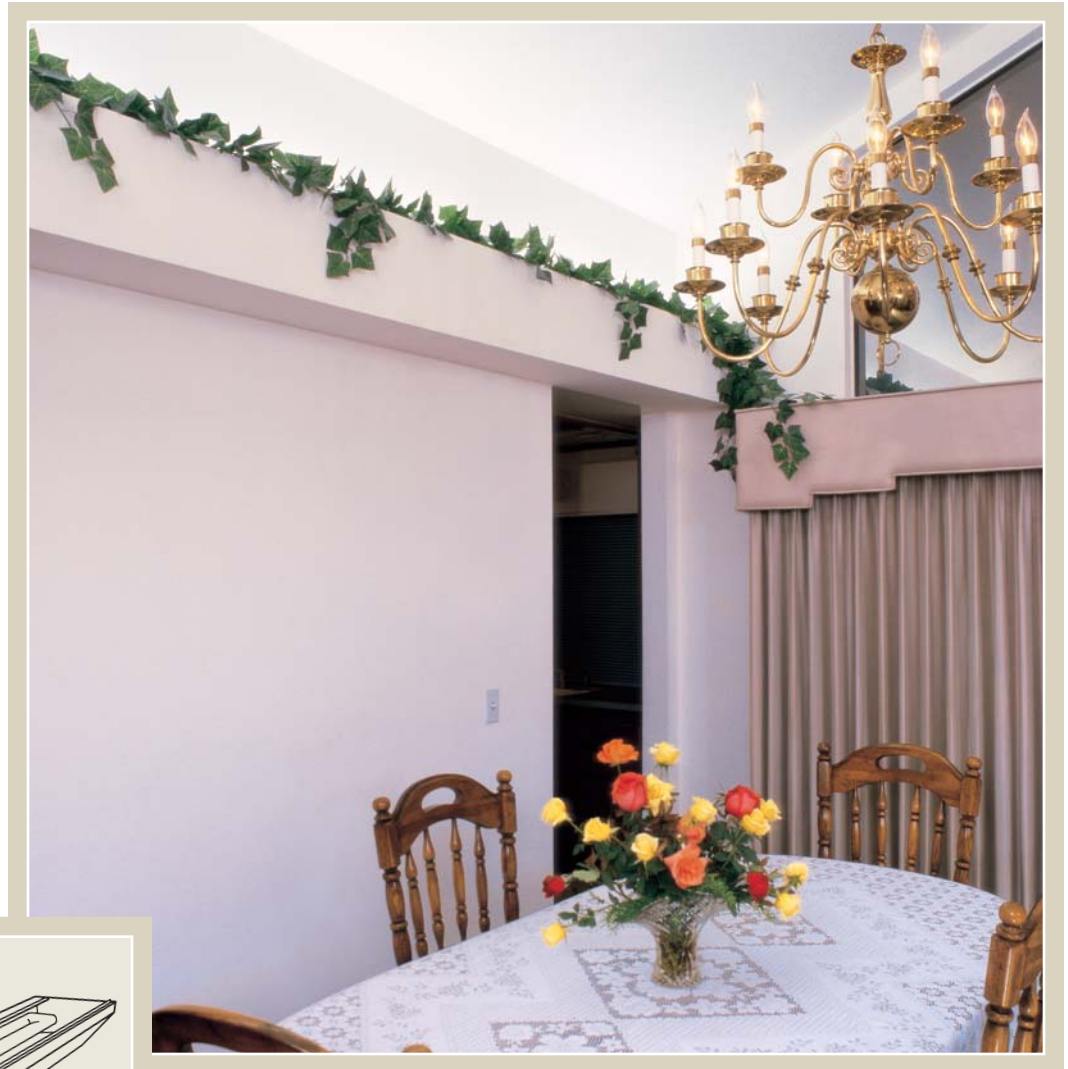

ELP

ENGINEERED LIGHTING
PRODUCTS

CLM SERIES

SURFACE Mount Mini Cove Light

Project
Maines Residence
Santa Clarita, California

Specifier
Lauri Maines, LC
El Monte, California

Photographer
Mark Dell'Aquila
Long Beach, California

Lighting
132T-8CLM, 32 watts
Cove Light

Ideal mini cove light for a narrow or pre-fabricated cove.

System

Mini cove fixture is made to lay directly into your narrow or pre-fabricated cove shelf. Reflector design illuminates the cove and minimizes socket shadows. By projecting light out of the cove and into the space, they provide far superior performance than a typical "strip-light."

TYPE:
 CATALOG #:
 JOB:

Specifications

Mini surface mounted fluorescent cove light for use with Biax, T-5 and T-8 lamps. The fixture is 2-3/4" deep with ballast mounted in the housing. The one piece, formed reflector is TGIC polyester powder coated in matte white and is easily removable without tools for access to ballast and wiring. White reflector design illuminates the cove and minimizes unsightly socket shadows while projecting light out of the cove and into the space.