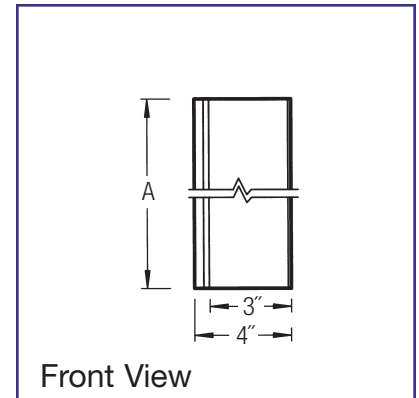

Specifications

Mini surface mounted fluorescent cove light for use with Biax, T-5 and T-8 lamps. The fixture is 2-3/4" deep with ballast mounted in the housing. The one piece, formed reflector is TGIC polyester powder coated in matte white and is easily removable without tools for access to ballast and wiring. White reflector design illuminates the cove and minimizes unsightly socket shadows while projecting light out of the cove and into the space.

TGIC polyester powder coated housing is made of 22 gauge CRS with knock-outs provided at the end of fixture to allow for through wiring. All fluorescent fixtures are supplied standard with Luminaire Disconnect. Surface wall mount unit with clean, textured finish has knock-outs on the back and may be ordered by adding "SW" to the catalog number.

UL/CUL Damp Location listed.

U.S. Patent #5,142,459

Options

Ballast	120 or 277 Electronic (Standard) Dimming (Some models) -DM Emergency (Some models) -EPP
Finish	White (Standard) Anti-Microbial White -MB Custom (For Wall Mount) -Custom
Mounting	Surface Mount in Cove (Standard) Surface Mount on Wall -SW
Lens	Clear Lexan Full Lens -FL Frosted Lexan Full Lens -FLF