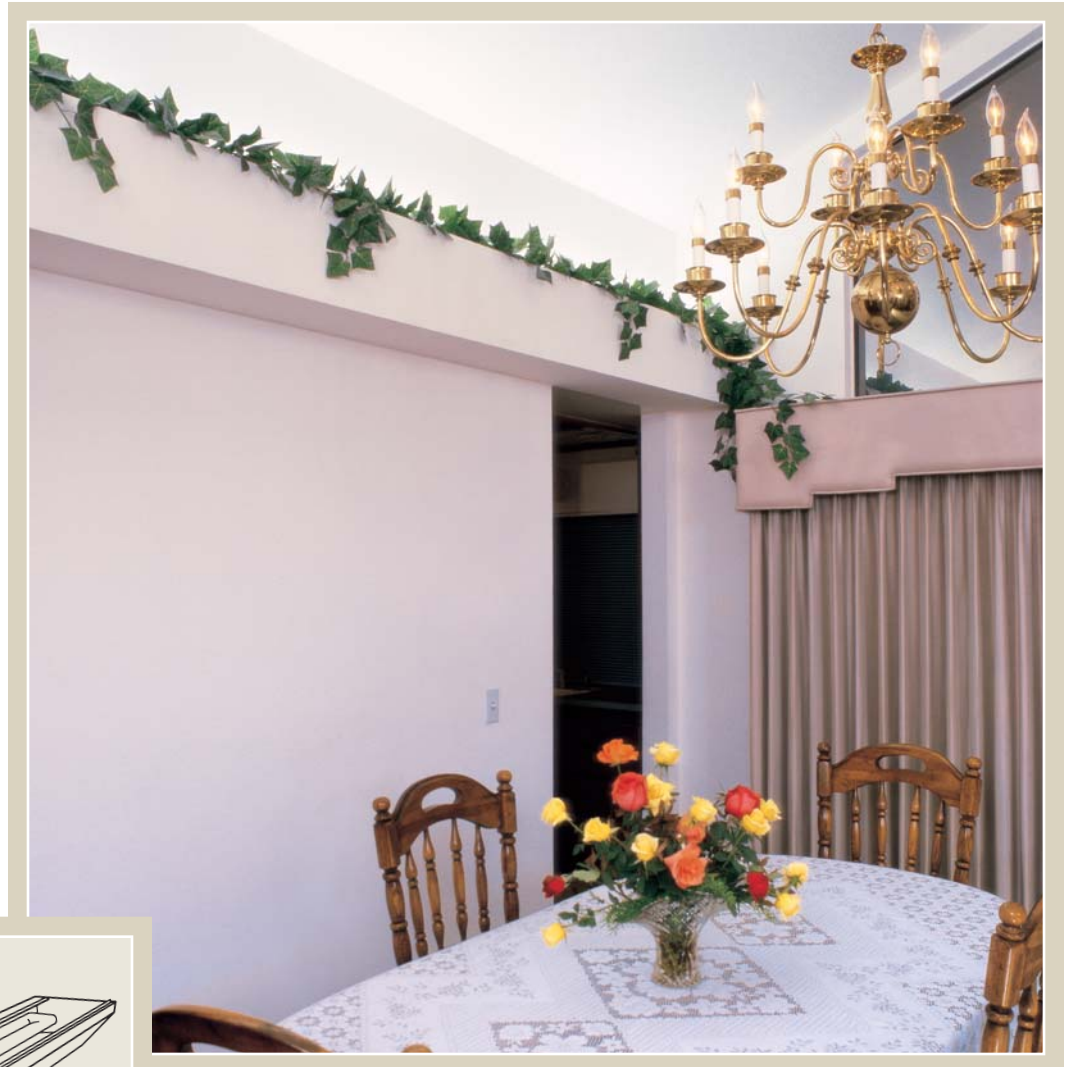

ELP

ENGINEERED LIGHTING
PRODUCTS

Project
Maines Residence
Santa Clarita, California

Specifier
Lauri Maines, LC
El Monte, California

Photographer
Mark Dell'Aquila
Long Beach, California

Lighting
132T-8CLM, 32 watts
Cove Light

CLM SERIES

SURFACE Mount Mini Cove Light

Ideal mini cove light for a narrow or pre-fabricated cove.

System

Mini cove fixture is made to lay directly into your narrow or pre-fabricated cove shelf. Reflector design illuminates the cove and minimizes socket shadows. By projecting light out of the cove and into the space, they provide far superior performance than a typical "strip-light."

Specifications

Mini surface mounted fluorescent cove light for use with Biax, T-5 and T-8 lamps. The fixture is 2-3/4" deep with ballast mounted in the housing. The one piece, formed reflector is TGIC polyester powder coated in matte white and is easily removable without tools for access to ballast and wiring. White reflector design illuminates the cove and minimizes unsightly socket shadows while projecting light out of the cove and into the space.