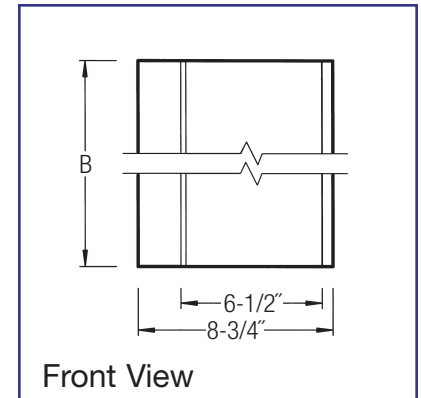

Specifications

Shallow surface mounted fluorescent cove light for use with Biax, T-5 & T-8 lamps. The fixture is 2-3/4" or 4-1/2" deep with ballast mounted in the housing. The one piece, formed reflector is TGIC polyester powder coated in matte white and is easily removable without tools for access to ballast and wiring. Reflector design illuminates the cove without unsightly socket shadows while projecting light out of the cove and into the space.

Double Lamp Fixtures

Model No.	A	B	Lamp
140 BXCL	2-3/4"	24"	40 watt Biax
150 BXCL	2-3/4"	24"	50 watt Biax
155 BXCL	2-3/4"	24"	55 watt Biax
240 BXCL	2-3/4"	48"	(2) 40 watt Biax
250 BXCL	2-3/4"	48"	(2) 50 watt Biax
255 BXCL	2-3/4"	48"	(2) 55 watt Biax
240 BXCL24*	4-1/2"	24"	(2) 40 watt Biax
250 BXCL24*	4-1/2"	24"	(2) 50 watt Biax
255 BXCL24*	4-1/2"	24"	(2) 55 watt Biax
440 BXCL*	4-1/2"	48"	(4) 40 watt Biax
450 BXCL*	4-1/2"	48"	(4) 50 watt Biax
455 BXCL*	4-1/2"	48"	(4) 55 watt Biax
114 T-5CL	2-3/4"	22-1/2"	14 watt T-5
214 T-5CL*	4-1/2"	22-1/2"	(2) 14 watt T-5
124 T-5CL	2-3/4"	22-1/2"	24 watt T-5 HO
224 T-5CL*	4-1/2"	22-1/2"	(2) 24 watt T-5 HO
121 T-5CL	2-3/4"	34-5/16"	21 watt T-5
221 T-5CL*	4-1/2"	34-5/16"	(2) 21 watt T-5
139 T-5CL	2-3/4"	34-5/16"	39 watt T-5 HO
239 T-5CL*	4-1/2"	34-5/16"	(2) 39 watt T-5 HO
128 T-5CL	2-3/4"	46-1/8"	28 watt T-5
228 T-5CL*	4-1/2"	46-1/8"	(2) 28 watt T-5
154 T-5CL	2-3/4"	46-1/8"	54 watt T-5 HO
254 T-5CL*	4-1/2"	46-1/8"	(2) 54 watt T-5 HO
117 T-8CL	2-3/4"	24"	17 watt T-8
125 T-8CL	2-3/4"	36"	25 watt T-8
132 T-8CL	2-3/4"	48"	32 watt T-8
217 T-8CL*	4-1/2"	24"	(2) 17 watt T-8
225 T-8CL*	4-1/2"	36"	(2) 25 watt T-8
232 T-8CL*	4-1/2"	48"	(2) 32 watt T-8