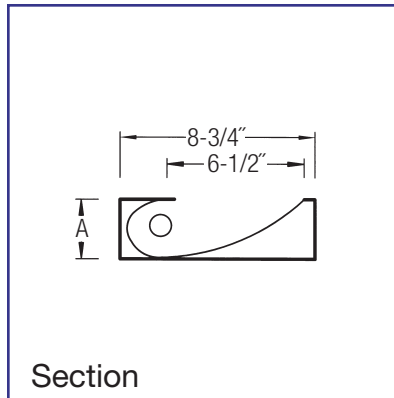

Specifications

Shallow surface mounted fluorescent cove light for use with Biax, T-5 & T-8 lamps. The fixture is 2-3/4" or 4-1/2" deep with ballast mounted in the housing. The one piece, formed reflector is TGIC polyester powder coated in matte white and is easily removable without tools for access to ballast and wiring. Reflector design illuminates the cove without unsightly socket shadows while projecting light out of the cove and into the space.

Double Lamp Fixtures

Model No.	A	B	Lamp
140 BXCL	2-3/4"	24"	40 watt Biax
150 BXCL	2-3/4"	24"	50 watt Biax
155 BXCL	2-3/4"	24"	55 watt Biax
240 BXCL	2-3/4"	48"	(2) 40 watt Biax
250 BXCL	2-3/4"	48"	(2) 50 watt Biax
255 BXCL	2-3/4"	48"	(2) 55 watt Biax
240 BXCL24*	4-1/2"	24"	(2) 40 watt Biax
250 BXCL24*	4-1/2"	24"	(2) 50 watt Biax
255 BXCL24*	4-1/2"	24"	(2) 55 watt Biax
440 BXCL*	4-1/2"	48"	(4) 40 watt Biax
450 BXCL*	4-1/2"	48"	(4) 50 watt Biax
455 BXCL*	4-1/2"	48"	(4) 55 watt Biax
114 T-5CL	2-3/4"	22-1/2"	14 watt T-5
214 T-5CL*	4-1/2"	22-1/2"	(2) 14 watt T-5
124 T-5CL	2-3/4"	22-1/2"	24 watt T-5 HO
224 T-5CL*	4-1/2"	22-1/2"	(2) 24 watt T-5 HO
121 T-5CL	2-3/4"	34-5/16"	21 watt T-5
221 T-5CL*	4-1/2"	34-5/16"	(2) 21 watt T-5
139 T-5CL	2-3/4"	34-5/16"	39 watt T-5 HO
239 T-5CL*	4-1/2"	34-5/16"	(2) 39 watt T-5 HO
128 T-5CL	2-3/4"	46-1/8"	28 watt T-5
228 T-5CL*	4-1/2"	46-1/8"	(2) 28 watt T-5
154 T-5CL	2-3/4"	46-1/8"	54 watt T-5 HO
254 T-5CL*	4-1/2"	46-1/8"	(2) 54 watt T-5 HO
117 T-8CL	2-3/4"	24"	17 watt T-8
125 T-8CL	2-3/4"	36"	25 watt T-8
132 T-8CL	2-3/4"	48"	32 watt T-8
217 T-8CL*	4-1/2"	24"	(2) 17 watt T-8
225 T-8CL*	4-1/2"	36"	(2) 25 watt T-8
232 T-8CL*	4-1/2"	48"	(2) 32 watt T-8