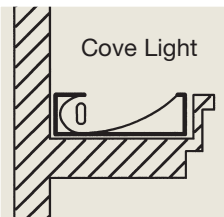

Photographer
Christian Wildman
Richmond, Virginia

Lighting
255 BXCL, 110 watts

Ideal cove light for a standard cove with a large cove shelf.

System

Shallow, high performing cove fixture is made to lay directly into your large cove shelf. The superior reflector design smoothly illuminates the cove without unsightly socket shadows while projecting light out of the cove and into the space.

Specifications

Shallow surface mounted fluorescent cove light for use with Biax, T-5 & T-8 lamps. The fixture is 2-3/4" or 4-1/2" deep with ballast mounted in the housing. The one piece, formed reflector is TGIC polyester powder coated in matte white and is easily removable without tools for access to ballast and wiring. Reflector design illuminates the cove without unsightly socket shadows while projecting light out of the cove and into the space.