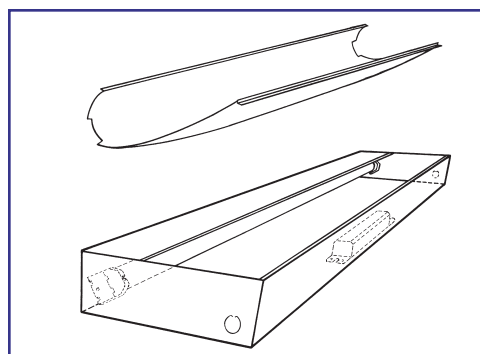

Model No.	A	B	Lamp
140 BXCL	2-3/4"	24"	40 watt Biax
150 BXCL	2-3/4"	24"	50 watt Biax
155 BXCL	2-3/4"	24"	55 watt Biax
240 BXCL	2-3/4"	48"	(2) 40 watt Biax
250 BXCL	2-3/4"	48"	(2) 50 watt Biax
255 BXCL	2-3/4"	48"	(2) 55 watt Biax
240 BXCL24*	4-1/2"	24"	(2) 40 watt Biax
250 BXCL24*	4-1/2"	24"	(2) 50 watt Biax
255 BXCL24*	4-1/2"	24"	(2) 55 watt Biax
440 BXCL*	4-1/2"	48"	(4) 40 watt Biax
450 BXCL*	4-1/2"	48"	(4) 50 watt Biax
455 BXCL*	4-1/2"	48"	(4) 55 watt Biax
114 T-5CL	2-3/4"	22-1/2"	14 watt T-5
214 T-5CL*	4-1/2"	22-1/2"	(2) 14 watt T-5
124 T-5CL	2-3/4"	22-1/2"	24 watt T-5 HO
224 T-5CL*	4-1/2"	22-1/2"	(2) 24 watt T-5 HO
121 T-5CL	2-3/4"	34-5/16"	21 watt T-5
221 T-5CL*	4-1/2"	34-5/16"	(2) 21 watt T-5
139 T-5CL	2-3/4"	34-5/16"	39 watt T-5 HO
239 T-5CL*	4-1/2"	34-5/16"	(2) 39 watt T-5 HO
128 T-5CL	2-3/4"	46-1/8"	28 watt T-5
228 T-5CL*	4-1/2"	46-1/8"	(2) 28 watt T-5
154 T-5CL	2-3/4"	46-1/8"	54 watt T-5 HO
254 T-5CL*	4-1/2"	46-1/8"	(2) 54 watt T-5 HO
117 T-8CL	2-3/4"	24"	17 watt T-8
125 T-8CL	2-3/4"	36"	25 watt T-8
132 T-8CL	2-3/4"	48"	32 watt T-8
217 T-8CL*	4-1/2"	24"	(2) 17 watt T-8
225 T-8CL*	4-1/2"	36"	(2) 25 watt T-8
232 T-8CL*	4-1/2"	48"	(2) 32 watt T-8

* Double lamp fixtures