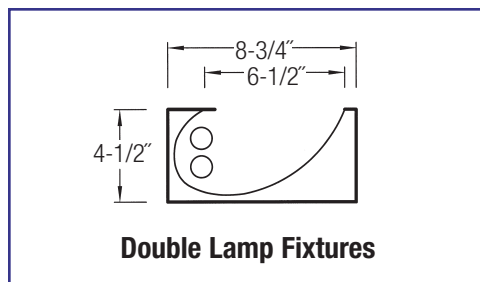

Specifications

Shallow surface mounted fluorescent cove light for use with Biax, T-5 & T-8 lamps. The fixture is 2-3/4" or 4-1/2" deep with ballast mounted in the housing. The one piece, formed reflector is TGIC polyester powder coated in matte white and is easily removable without tools for access to ballast and wiring. Reflector design illuminates the cove without unsightly socket shadows while projecting light out of the cove and into the space.

TGIC polyester powder coated housing is made of 22 gauge CRS with knock-outs provided at each end of fixture to allow for through wiring. All fluorescent fixtures are supplied standard with Luminaire Disconnect.

UL/CUL Damp Location listed.

U.S. Patent #5,142,459

Options

- Ballast 120 or 277 HPF Electronic (Standard)
  Dimming (Some models) -DM
  Emergency (Some models) -EPP
- Finish White (Standard)
  Anti-Microbial White -MB
- Lens Clear Lexan Full Lens -FL
  Frosted Lexan Full Lens -FLF
- Louver Diffuse Silver Parallel Blade -LV

Double Lamp Fixtures