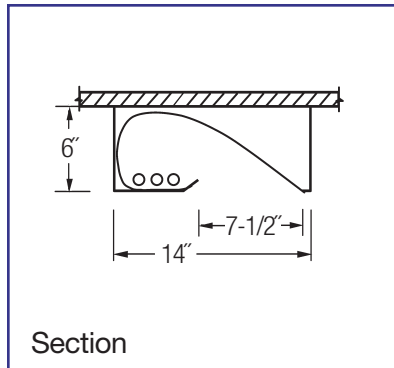

The formed reflector combines white diffuse with high-purity aluminum (99.9%) reflector material with 95% reflectance. It is easily removable without tools for access to the ballast and wiring. Fixture design provides complete lamp shielding from all angles and even, unscalped illumination.

The 6" deep, TGIC polyester powder coated housing is made of 22 gauge CRS with cover and knock-outs that provide quick wire access to the back of the fixture for through wiring. Fixtures are supplied standard with Luminaire Disconnect.

Continuous Mount – If the fixtures are being mounted in a continuous row add "CC" to the catalog number and provide row configuration. i.e.: (18) 354T5CWS-CC for (6) 12' rows.

Knock-outs will be provided between continuous fixtures for through wiring.

UL/CUL Damp Location Listed.

Options

Ballast	120 or 277 HPF Dimming (Standard) Specify Dimming Manufacturer
Finish	White (Standard) Custom-Custom
Reflector	Combo White/Diffuse (Standard) White -W
Louver	Diffuse Silver Parallel Blade -LV
Mounting	Surface J-Box (Standard) Canopy w/Stem -CS(FT of Stem) Ex. 354T5CWS-CS4

Model No.	A	* Lamps
324T5CWS	22-15/16"	(3) 24 w T-5 HO – Primary RED, GREEN & BLUE
354T5CWS	46-15/16"	(3) 54 w T-5 HO – Primary RED, GREEN & BLUE

* Required Primary Color Lamps for these fixtures (or equal):

Mfg.	Wattage/Color	Catalog #	Lumens
Philips	24 watt / Red	# F24T5/RED/HO	1540 Lumens
Philips	24 watt / Green	# F24T5/GREEN/HO	3000 Lumens
Philips	24 watt / Blue	# F24T5/BLUE/HO	600 Lumens
Philips	54 watt / Red	# F54T5/RED/HO	3800 Lumens
Philips	54 watt / Green	# F54T5/GREEN/HO	7590 Lumens
Philips	54 watt / Blue	# F54T5/BLUE/HO	1650 Lumens
Osram/Sylvania	54 watt / Red	# FP54REDHO	3450 Lumens
Osram/Sylvania	54 watt / Green	# FP54GREENHO	6300 Lumens
Osram/Sylvania	54 watt / Blue	# FP54BLUEHO	1200 Lumens