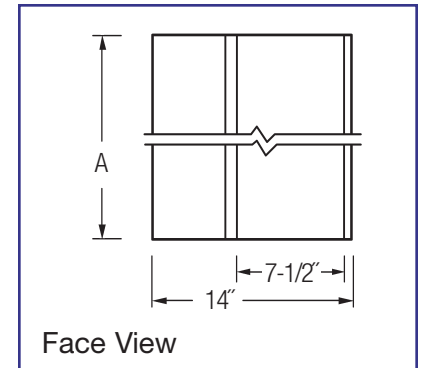

The formed reflector combines white diffuse with high-purity aluminum (99.9%) reflector material with 95% reflectance. It is easily removable without tools for access to the ballast and wiring. Fixture design provides complete lamp shielding from all angles and even, unscalped illumination.

The 6" deep, TGIC polyester powder coated housing is made of 22 gauge CRS with cover and knock-outs that provide quick wire access to the back of the fixture for through wiring. Fixtures are supplied standard with Luminaire Disconnect.

Continuous Mount – If the fixtures are being mounted in a continuous row add "CC" to the catalog number and provide row configuration. i.e.: (18) 354T5CWS-CC for (6) 12' rows.

Knock-outs will be provided between continuous fixtures for through wiring.

UL/CUL Damp Location Listed.

Options

Ballast	120 or 277 HPF Dimming (Standard) Specify Dimming Manufacturer
Finish	White (Standard) Custom-Custom
Reflector	Combo White/Diffuse (Standard) White -W
Louver	Diffuse Silver Parallel Blade -LV
Mounting	Surface J-Box (Standard) Canopy w/Stem -CS(FT of Stem) Ex. 354T5CWS-CS4

Model No.	A	* Lamps
324T5CWS	22-15/16"	(3) 24 w T-5 HO – Primary RED, GREEN & BLUE
354T5CWS	46-15/16"	(3) 54 w T-5 HO – Primary RED, GREEN & BLUE

* Required Primary Color Lamps for these fixtures (or equal):

Mfg.	Wattage/Color	Catalog #	Lumens
Philips	24 watt / Red	# F24T5/RED/HO	1540 Lumens
Philips	24 watt / Green	# F24T5/GREEN/HO	3000 Lumens
Philips	24 watt / Blue	# F24T5/BLUE/HO	600 Lumens
Philips	54 watt / Red	# F54T5/RED/HO	3800 Lumens
Philips	54 watt / Green	# F54T5/GREEN/HO	7590 Lumens
Philips	54 watt / Blue	# F54T5/BLUE/HO	1650 Lumens
Osram/Sylvania	54 watt / Red	# FP54REDHO	3450 Lumens
Osram/Sylvania	54 watt / Green	# FP54GREENHO	6300 Lumens
Osram/Sylvania	54 watt / Blue	# FP54BLUEHO	1200 Lumens