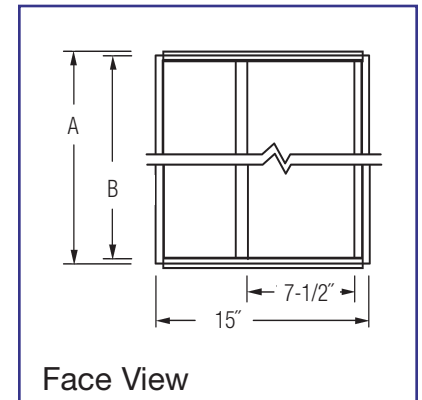

The formed reflector combines white diffuse with high-purity aluminum (99.9%) reflector material with 95% reflectance. It is easily removable without tools for access to the ballast and wiring. Fixture design provides complete lamp shielding from all angles and even, unscalped illumination.

The 6" deep, TGIC polyester powder coated housing is made of 22 gauge CRS with cover and knock-outs that provide quick wire access to the side or back of the fixture for through wiring. Fixtures are supplied standard with Luminaire Disconnect. Drywall trim is extruded aluminum.

Continuous Mount – If the drywall fixtures are being mounted in a continuous row add "CC" (if in ceiling) to the catalog number and provide row configuration, so proper trims may be provided, i.e.: (18) 354T5CW-CC for (6) 12' rows.

Rough-in Dimensions = (Entire length of row, add all "B" lengths + 1/2") x 14-5/8"

Dimensions do not apply to Trimless installations.
UL/CUL Damp Location Listed.

Options

- Ballast 120 or 277 HPF Dimming (Standard)
  Specify Dimming Manufacturer
- Finish White (Standard)
  Custom -Custom
- Reflector Combo White/Diffuse (Standard)
  White -W
- Louver Diffuse Silver Parallel Blade -LV
- Trimless Gypsum/Drywall Installation -TLD
  Plaster Installation -TLP
  (See TRIMLESS sheet for dimensions)

CWTB SERIES for T-Bar Installations

Model No.	A	B	* Lamps
324T5CW-TB	23-7/8"	23-7/16"	(3) 24 w T-5 HO – Primary RED, GREEN & BLUE
354T5CW-TB	47-7/8"	47-7/16"	(3) 54 w T-5 HO – Primary RED, GREEN & BLUE