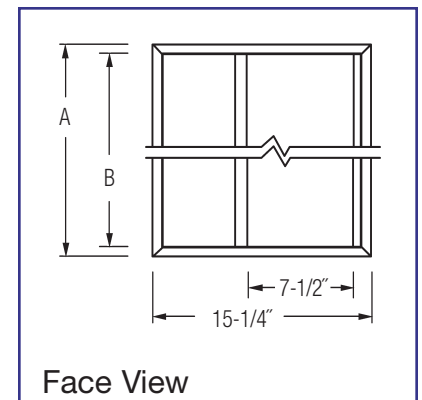

CW SERIES for Plaster or Drywall

Model No.	A	B	* Lamps
324T5CW	24-3/16"	22-15/16"	(3) 24 w T-5 HO – Primary RED, GREEN & BLUE
354T5CW	48-3/16"	46-15/16"	(3) 54 w T-5 HO – Primary RED, GREEN & BLUE

* Required Primary Color Lamps for these fixtures (or equal):

Mfg.	Wattage/Color	Catalog #	Lumens
Philips	24 watt / Red	# F24T5/RED/HO	1540 Lumens
Philips	24 watt / Green	# F24T5/GREEN/HO	3000 Lumens
Philips	24 watt / Blue	# F24T5/BLUE/HO	600 Lumens
Philips	54 watt / Red	# F54T5/RED/HO	3800 Lumens
Philips	54 watt / Green	# F54T5/GREEN/HO	7590 Lumens
Philips	54 watt / Blue	# F54T5/BLUE/HO	1650 Lumens
Osram/Sylvania	54 watt / Red	# FP54REDHO	3450 Lumens
Osram/Sylvania	54 watt / Green	# FP54GREENHO	6300 Lumens
Osram/Sylvania	54 watt / Blue	# FP54BLUEHO	1200 Lumens