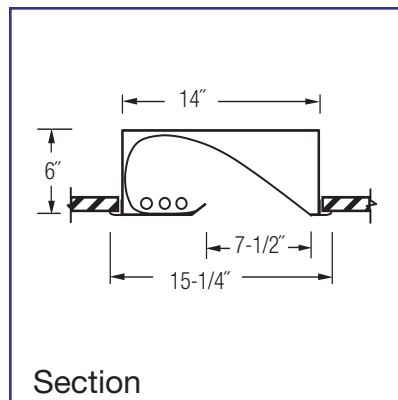

CW SERIES for Plaster or Drywall

Model No.	A	B	* Lamps
324T5CW	24-3/16"	22-15/16"	(3) 24 w T-5 HO – Primary RED, GREEN & BLUE
354T5CW	48-3/16"	46-15/16"	(3) 54 w T-5 HO – Primary RED, GREEN & BLUE

* Required Primary Color Lamps for these fixtures (or equal):

Mfg.	Wattage/Color	Catalog #	Lumens
Philips	24 watt / Red	# F24T5/RED/HO	1540 Lumens
Philips	24 watt / Green	# F24T5/GREEN/HO	3000 Lumens
Philips	24 watt / Blue	# F24T5/BLUE/HO	600 Lumens
Philips	54 watt / Red	# F54T5/RED/HO	3800 Lumens
Philips	54 watt / Green	# F54T5/GREEN/HO	7590 Lumens
Philips	54 watt / Blue	# F54T5/BLUE/HO	1650 Lumens
Osram/Sylvania	54 watt / Red	# FP54REDHO	3450 Lumens
Osram/Sylvania	54 watt / Green	# FP54GREENHO	6300 Lumens
Osram/Sylvania	54 watt / Blue	# FP54BLUEHO	1200 Lumens