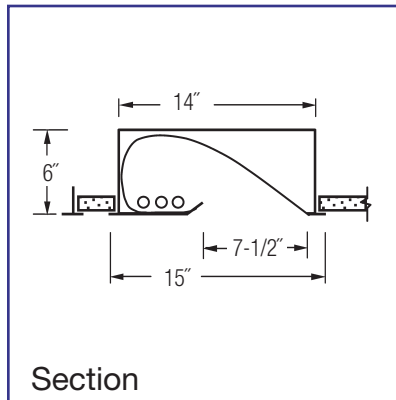

The formed reflector combines white diffuse with high-purity aluminum (99.9%) reflector material with 95% reflectance. It is easily removable without tools for access to the ballast and wiring. Fixture design provides complete lamp shielding from all angles and even, unscalped illumination.

The 6" deep, TGIC polyester powder coated housing is made of 22 gauge CRS with cover and knock-outs that provide quick wire access to the side or back of the fixture for through wiring. Fixtures are supplied standard with Luminaire Disconnect. Drywall trim is extruded aluminum.

Continuous Mount – If the drywall fixtures are being mounted in a continuous row add "CC" (if in ceiling) to the catalog number and provide row configuration, so proper trims may be provided, i.e.: (18) 354T5CW-CC for (6) 12' rows.

Rough-in Dimensions = (Entire length of row, add all "B" lengths + 1/2") x 14-5/8"

Dimensions do not apply to Trimless installations.
UL/CUL Damp Location Listed.

Options

- Ballast 120 or 277 HPF Dimming (Standard)
  Specify Dimming Manufacturer
- Finish White (Standard)
  Custom -Custom
- Reflector Combo White/Diffuse (Standard)
  White -W
- Louver Diffuse Silver Parallel Blade -LV
- Trimless Gypsum/Drywall Installation -TLD
  Plaster Installation -TLP
  (See TRIMLESS sheet for dimensions)

CWTB SERIES for T-Bar Installations

Model No.	A	B	* Lamps
324T5CW-TB	23-7/8"	23-7/16"	(3) 24 w T-5 HO – Primary RED, GREEN & BLUE
354T5CW-TB	47-7/8"	47-7/16"	(3) 54 w T-5 HO – Primary RED, GREEN & BLUE