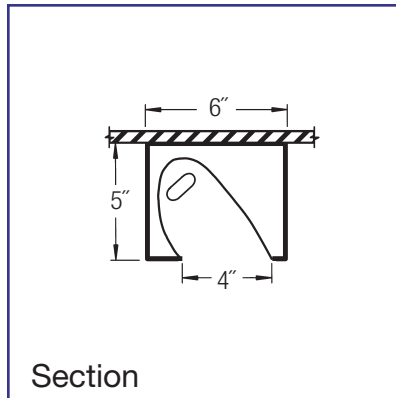

Specifications

Narrow, surface mount wall washer for use with Biax, T-8 and T-5 lamps. Fixture is 5" deep with ballast(s) mounted within housing. Strong vertical throw of light allows the fixture to be placed closer to the wall than a typical wall wash unit. The one piece, formed reflector is high purity aluminum (99.9%) with 95% reflectance. It is easily removable without tools for access to the ballast and wiring. Reflector design provides even, unscalped illumination with no glare and offers exceptional lamp shielding from the normal viewing angle.

TGIC polyester powder coated housing is made of 22 gauge CRS with cover and knock-outs that provide quick wire access at the top of the fixture. All fixtures are supplied standard with Luminaire Disconnect.

Continuous Mount – If fixtures are being mounted in a continuous row, add "CC" to the catalog number and provide row configuration, i.e.: (18) 132T8DWS-CC for (6) 12' Rows.

Knock-outs will be provided between continuous fixtures for through wiring.

UL/CUL Damp Location Listed.

U.S. Patent #5,142,459

Options

- Ballast 120 or 277 HPF Electronic (Standard)
  Dimming (Some models) -DM
  Emergency (Some models) -EPP
- Finish White (Standard)
  Custom -Custom
- Reflectors Diffuse Silver (Standard, except T-5)
  Specular Silver -SP
  Painted White (Standard for T-5) -W
- Lens Clear Lexan Mini Lens -ML
  Frosted Lexan Mini Lens -MLF
- Louver Diiffuse Silver Parallel Blade -LV

Model No.	A	Lamp
140 BXDWS	24"	40 watt Biax
150 BXDWS	24"	50 watt Biax
155 BXDWS	24"	55 watt Biax
240 BXDWS	48"	(2) 40 watt Biax
250 BXDWS	48"	(2) 50 watt Biax
255 BXDWS	48"	(2) 55 watt Biax
114 T-5DWS-W	24"	14 watt T-5
124 T-5DWS-W	24"	24 watt T-5 HO
121 T-5DWS-W	36"	21 watt T-5
139 T-5DWS-W	36"	39 watt T-5 HO
128 T-5DWS-W	48"	28 watt T-5
154 T-5DWS-W	48"	54 watt T-5 HO
117 T-8DWS	24"	17 watt T-8
125 T-8DWS	36"	25 watt T-8
132 T-8DWS	48"	32 watt T-8