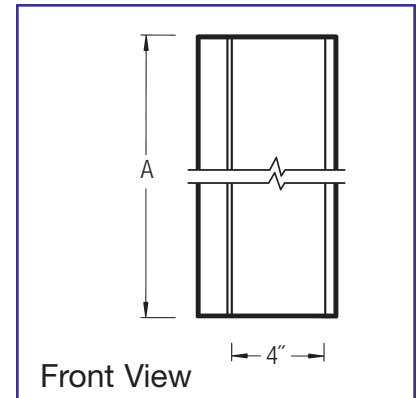

Specifications

Narrow, surface mount wall washer for use with Biax, T-8 and T-5 lamps. Fixture is 5" deep with ballast(s) mounted within housing. Strong vertical throw of light allows the fixture to be placed closer to the wall than a typical wall wash unit. The one piece, formed reflector is high purity aluminum (99.9%) with 95% reflectance. It is easily removable without tools for access to the ballast and wiring. Reflector design provides even, unscalped illumination with no glare and offers exceptional lamp shielding from the normal viewing angle.

TGIC polyester powder coated housing is made of 22 gauge CRS with cover and knock-outs that provide quick wire access at the top of the fixture. All fixtures are supplied standard with Luminaire Disconnect.

Continuous Mount – If fixtures are being mounted in a continuous row, add "CC" to the catalog number and provide row configuration, i.e.: (18) 132T8DWS-CC for (6) 12' Rows.

Knock-outs will be provided between continuous fixtures for through wiring.

UL/CUL Damp Location Listed.

U.S. Patent #5,142,459

Options

- Ballast 120 or 277 HPF Electronic (Standard)
  Dimming (Some models) -DM
  Emergency (Some models) -EPP
- Finish White (Standard)
  Custom -Custom
- Reflectors Diffuse Silver (Standard, except T-5)
  Specular Silver -SP
  Painted White (Standard for T-5) -W
- Lens Clear Lexan Mini Lens -ML
  Frosted Lexan Mini Lens -MLF
- Louver Diiffuse Silver Parallel Blade -LV

Model No.	A	Lamp
140 BXDWS	24"	40 watt Biax
150 BXDWS	24"	50 watt Biax
155 BXDWS	24"	55 watt Biax
240 BXDWS	48"	(2) 40 watt Biax
250 BXDWS	48"	(2) 50 watt Biax
255 BXDWS	48"	(2) 55 watt Biax
114 T-5DWS-W	24"	14 watt T-5
124 T-5DWS-W	24"	24 watt T-5 HO
121 T-5DWS-W	36"	21 watt T-5
139 T-5DWS-W	36"	39 watt T-5 HO
128 T-5DWS-W	48"	28 watt T-5
154 T-5DWS-W	48"	54 watt T-5 HO
117 T-8DWS	24"	17 watt T-8
125 T-8DWS	36"	25 watt T-8
132 T-8DWS	48"	32 watt T-8