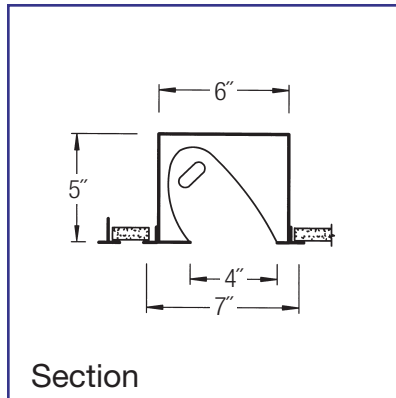

TGIC polyester powder coated housing is made of 22 gauge CRS with cover and knock-outs that provide quick wire access to side or back of fixture for through wiring. All fluorescent fixtures are supplied standard with Luminaire Disconnect.

UL/CUL Damp Location Listed.

U.S. Patent #5,142,459

Options

- Ballast 120 or 277 HPF Electronic (Standard)
  Dimming (Some models) -DM
  Emergency (Some models) -EPP
- Finish White (Standard)
  Anti-Microbial White -MB
  Custom -Custom
- Reflectors Diffuse Silver (Standard, except T-5)
  Specular Silver -SP
  Painted White (Standard for T-5) -W
- Lens Clear Lexan Mini Lens -ML
  Frosted Lexan Mini Lens -MLF
- Louver Diffuse Silver Parallel Blade -LV
- Mounting Individual T-Bar Recessed (Standard)
  Continuous Row (Specify for T-8) -CC
  (Requires row lengths, i.e. (6) 12' Rows)
  Continuous Wall Slot -SLOT
  (See Slot Instructions, no corners)
  Requires row lengths, i.e. (6) 12' Rows)

Model No.	A	B	Lamp
140 BXDW-TB	23-7/8"	23-7/16"	40 watt Biax
150 BXDW-TB	23-7/8"	23-7/16"	50 watt Biax
155 BXDW-TB	23-7/8"	23-7/16"	55 watt Biax
240 BXDW-TB	47-7/8"	47-7/16"	(2) 40 watt Biax
250 BXDW-TB	47-7/8"	47-7/16"	(2) 50 watt Biax
255 BXDW-TB	47-7/8"	47-7/16"	(2) 55 watt Biax
114 T-5DW-TB-W	23-7/8"	23-7/16"	14 watt T-5
124 T-5DW-TB-W	23-7/8"	23-7/16"	24 watt T-5 HO
128 T-5DW-TB-W	47-7/8"	47-7/16"	28 watt T-5
154 T-5DW-TB-W	47-7/8"	47-7/16"	54 watt T-5 HO
117 T-8DW-TB (add 'cc' if mounting end to end)*	24"	23-7/16"	17 watt T-8
132 T-8DW-TB (add 'cc' if mounting end to end)*	48"	47-7/16"	32 watt T-8

* No more than 5 in a row.