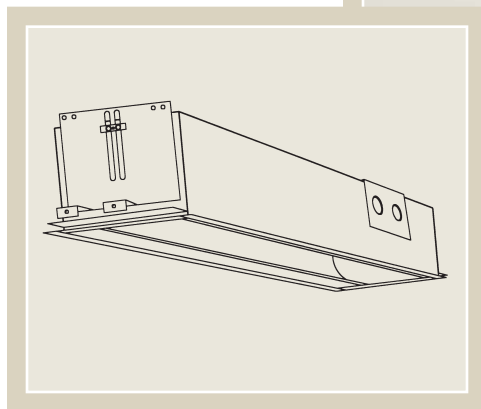

ELP

ENGINEERED LIGHTING
PRODUCTS

Photographer
Michael Sean
South Pasadena, California

Lighting
240 BXDW-TB, 80 watts

DWTB SERIES

RECESSED Display Wall Washer for T-Bar Lay-in

*Ideal placement is 8" to 12"
from the front edge of fixture
to the surface you are lighting,
for 8' to 10' ceilings.*

System

Narrow, wall wash fixtures specifically designed for close placement to the surface to be illuminated (less than 2') in suspended ceiling installations. The formed, high purity aluminum reflectors supply a strong vertical throw of light to smooth the brightness at the top of the wall and provide even, unscalped illumination.

Specifications

Narrow, recessed, lay-in fluorescent wall washer for use with Biax, T-5 and T-8 lamps, for T-bar ceiling installations. May be mounted end to end within the grid. Fixture is 5" deep with ballast(s) mounted within housing. Strong vertical throw of light allows the fixture to be placed closer to the wall than a typical wall wash unit. The one piece, formed reflector is high purity aluminum (99.9%) with 95% reflectance. It is easily removable without tools for access to the ballast and wiring. Reflector design provides even unscalped illumination with no glare and offers exceptional lamp shielding from the normal viewing angle.