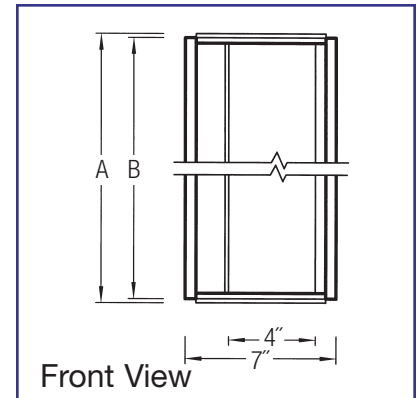

TGIC polyester powder coated housing is made of 22 gauge CRS with cover and knock-outs that provide quick wire access to side or back of fixture for through wiring. All fluorescent fixtures are supplied standard with Luminaire Disconnect.

UL/CUL Damp Location Listed.

U.S. Patent #5,142,459

Options

- Ballast 120 or 277 HPF Electronic (Standard)
  Dimming (Some models) -DM
  Emergency (Some models) -EPP
- Finish White (Standard)
  Anti-Microbial White -MB
  Custom -Custom
- Reflectors Diffuse Silver (Standard, except T-5)
  Specular Silver -SP
  Painted White (Standard for T-5) -W
- Lens Clear Lexan Mini Lens -ML
  Frosted Lexan Mini Lens -MLF
- Louver Diffuse Silver Parallel Blade -LV
- Mounting Individual T-Bar Recessed (Standard)
  Continuous Row (Specify for T-8) -CC
  (Requires row lengths, i.e. (6) 12' Rows)
  Continuous Wall Slot -SLOT
  (See Slot Instructions, no corners)
  Requires row lengths, i.e. (6) 12' Rows)

Model No.	A	B	Lamp
140 BXDW-TB	23-7/8"	23-7/16"	40 watt Biax
150 BXDW-TB	23-7/8"	23-7/16"	50 watt Biax
155 BXDW-TB	23-7/8"	23-7/16"	55 watt Biax
240 BXDW-TB	47-7/8"	47-7/16"	(2) 40 watt Biax
250 BXDW-TB	47-7/8"	47-7/16"	(2) 50 watt Biax
255 BXDW-TB	47-7/8"	47-7/16"	(2) 55 watt Biax
114 T-5DW-TB-W	23-7/8"	23-7/16"	14 watt T-5
124 T-5DW-TB-W	23-7/8"	23-7/16"	24 watt T-5 HO
128 T-5DW-TB-W	47-7/8"	47-7/16"	28 watt T-5
154 T-5DW-TB-W	47-7/8"	47-7/16"	54 watt T-5 HO
117 T-8DW-TB (add 'cc' if mounting end to end)*	24"	23-7/16"	17 watt T-8
132 T-8DW-TB (add 'cc' if mounting end to end)*	48"	47-7/16"	32 watt T-8

* No more than 5 in a row.