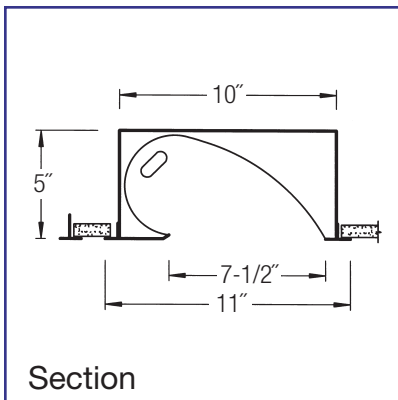

Specifications

Recessed fluorescent wall washer for use with Biax, T-5 and T-8 lamps for T-Bar installations. The fixture is 5" deep with ballast(s) mounted in the housing. The one piece formed reflector is high purity aluminum (99.9%) with 95% reflectance. It is easily removable without tools for access to the ballast and wiring. Reflector design provides even unscalped illumination with complete lamp shielding even when viewed directly beneath the fixture.

TGIC polyester powder coated housing is made of 22 gauge CRS with cover and knock-outs that provide quick wire access to side or back of fixture for through wiring. All fluorescent fixtures are supplied standard with Luminaire Disconnect.

UL/CUL Damp Location listed.

U.S. Patent #5,142,459

Options

- Ballast 120 or 277 HPF Electronic (Standard)
  Dimming (Some models) -DM
  Emergency (Some models) -EPP
- Finish White (Standard)
  Anti-Microbial White -MB
  Custom -Custom
- Reflectors Diffuse Silver (Standard)
  Specular Silver -SP
  Painted White -W
- Louver Diffuse Silver Parallel Blade -LV

Model No.	A	B	Lamp
140 BXWW-MTB	23-7/8"	23-7/16"	40 watt Biax
150 BXWW-MTB	23-7/8"	23-7/16"	50 watt Biax
155 BXWW-MTB	23-7/8"	23-7/16"	55 watt Biax
240 BXWW-MTB2†	23-7/8"	23-7/16"	(2) 40 watt Biax
250 BXWW-MTB2†	23-7/8"	23-7/16"	(2) 50 watt Biax
255 BXWW-MTB2†	23-7/8"	23-7/16"	(2) 55 watt Biax
240 BXWW-MTB	47-7/8"	47-7/16"	(2) 40 watt Biax
250 BXWW-MTB	47-7/8"	47-7/16"	(2) 50 watt Biax
255 BXWW-MTB	47-7/8"	47-7/16"	(2) 55 watt Biax
440 BXWW-MTB†	47-7/8"	47-7/16"	(4) 40 watt Biax
450 BXWW-MTB†	47-7/8"	47-7/16"	(4) 50 watt Biax
455 BXWW-MTB†	47-7/8"	47-7/16"	(4) 55 watt Biax
214 T-5WW-MTB	23-7/8"	23-7/16"	(2) 14 watt T-5
224 T-5WW-MTB	23-7/8"	23-7/16"	(2) 24 watt T-5 HO
228 T-5WW-MTB	47-7/8"	47-7/16"	(2) 28 watt T-5
254 T-5WW-MTB	47-7/8"	47-7/16"	(2) 54 watt T-5 HO
217 T-8WW-MTB† (add 'CC' if mounting end to end)*	24"	23-7/16"	(2) 17 watt T-8
232 T-8WW-MTB† (add 'CC' if mounting end to end)*	48"	47-7/16"	(2) 32 watt T-8

* No more than 5 in a row.

† Double lamp fixtures.