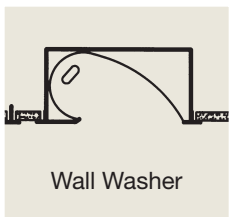

## MAXI-TB SERIES

RECESSED Wall Washer For High T-Bar Ceilings

*Ideal placement (depending on wall height) is 48" to 66" from the front edge of fixture to the surface you are lighting, for 12' to 14' ceilings.*

### **System**

The optics are designed for retail spaces with high ceilings, to provide 40% more light than typical wall wash fixtures in the critical merchandise area from 4' to 7' height. The formed, high purity aluminum reflectors provide even, unscalped illumination with excellent lamp shielding from the normal viewing angle.

### Specifications

Recessed fluorescent wall washer for use with Biax, T-5 and T-8 lamps for T-Bar installations. The fixture is 5" deep with ballast(s) mounted in the housing. The one piece formed reflector is high purity aluminum (99.9%) with 95% reflectance. It is easily removable without tools for access to the ballast and wiring. Reflector design provides even unscalped illumination with complete lamp shielding even when viewed directly beneath the fixture.