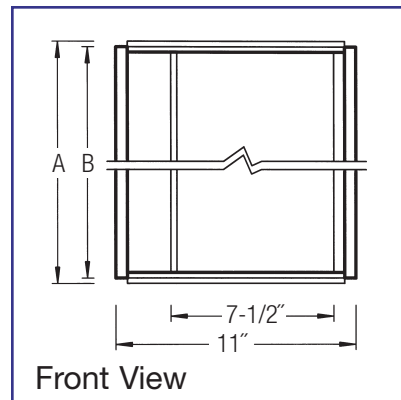

Specifications

Recessed fluorescent wall washer for use with Biax, T-5 and T-8 lamps for T-Bar installations. The fixture is 5" deep with ballast(s) mounted in the housing. The one piece formed reflector is high purity aluminum (99.9%) with 95% reflectance. It is easily removable without tools for access to the ballast and wiring. Reflector design provides even unscalped illumination with complete lamp shielding even when viewed directly beneath the fixture.

TGIC polyester powder coated housing is made of 22 gauge CRS with cover and knock-outs that provide quick wire access to side or back of fixture for through wiring. All fluorescent fixtures are supplied standard with Luminaire Disconnect.

UL/CUL Damp Location listed.

U.S. Patent #5,142,459

Options

- Ballast 120 or 277 HPF Electronic (Standard)
  Dimming (Some models) -DM
  Emergency (Some models) -EPP
- Finish White (Standard)
  Anti-Microbial White -MB
  Custom -Custom
- Reflectors Diffuse Silver (Standard)
  Specular Silver -SP
  Painted White -W
- Louver Diffuse Silver Parallel Blade -LV

Model No.	A	B	Lamp
140 BXWW-MTB	23-7/8"	23-7/16"	40 watt Biax
150 BXWW-MTB	23-7/8"	23-7/16"	50 watt Biax
155 BXWW-MTB	23-7/8"	23-7/16"	55 watt Biax
240 BXWW-MTB2†	23-7/8"	23-7/16"	(2) 40 watt Biax
250 BXWW-MTB2†	23-7/8"	23-7/16"	(2) 50 watt Biax
255 BXWW-MTB2†	23-7/8"	23-7/16"	(2) 55 watt Biax
240 BXWW-MTB	47-7/8"	47-7/16"	(2) 40 watt Biax
250 BXWW-MTB	47-7/8"	47-7/16"	(2) 50 watt Biax
255 BXWW-MTB	47-7/8"	47-7/16"	(2) 55 watt Biax
440 BXWW-MTB†	47-7/8"	47-7/16"	(4) 40 watt Biax
450 BXWW-MTB†	47-7/8"	47-7/16"	(4) 50 watt Biax
455 BXWW-MTB†	47-7/8"	47-7/16"	(4) 55 watt Biax
214 T-5WW-MTB	23-7/8"	23-7/16"	(2) 14 watt T-5
224 T-5WW-MTB	23-7/8"	23-7/16"	(2) 24 watt T-5 HO
228 T-5WW-MTB	47-7/8"	47-7/16"	(2) 28 watt T-5
254 T-5WW-MTB	47-7/8"	47-7/16"	(2) 54 watt T-5 HO
217 T-8WW-MTB† (add 'CC' if mounting end to end)*	24"	23-7/16"	(2) 17 watt T-8
232 T-8WW-MTB† (add 'CC' if mounting end to end)*	48"	47-7/16"	(2) 32 watt T-8

* No more than 5 in a row.

† Double lamp fixtures.