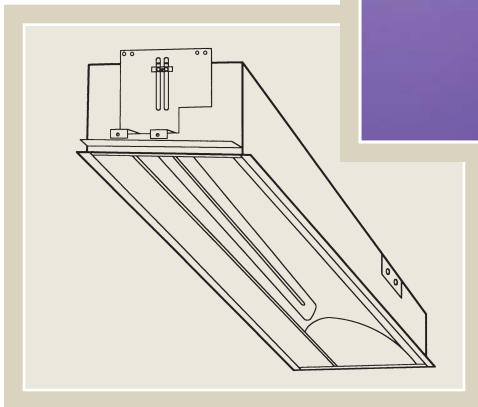

## MAXI-TB SERIES

RECESSED Wall Washer For High T-Bar Ceilings

*Ideal placement (depending on wall height) is 48" to 66" from the front edge of fixture to the surface you are lighting, for 12' to 14' ceilings.*

### **System**

The optics are designed for retail spaces with high ceilings, to provide 40% more light than typical wall wash fixtures in the critical merchandise area from 4' to 7' height. The formed, high purity aluminum reflectors provide even, unscalped illumination with excellent lamp shielding from the normal viewing angle.

### Specifications

Recessed fluorescent wall washer for use with Biax, T-5 and T-8 lamps for T-Bar installations. The fixture is 5" deep with ballast(s) mounted in the housing. The one piece formed reflector is high purity aluminum (99.9%) with 95% reflectance. It is easily removable without tools for access to the ballast and wiring. Reflector design provides even unscalped illumination with complete lamp shielding even when viewed directly beneath the fixture.

TGIC polyester powder coated housing is made of 22 gauge CRS with cover and knock-outs that provide quick wire access to side or back of fixture for through wiring. All fluorescent fixtures are supplied standard with Luminaire Disconnect.