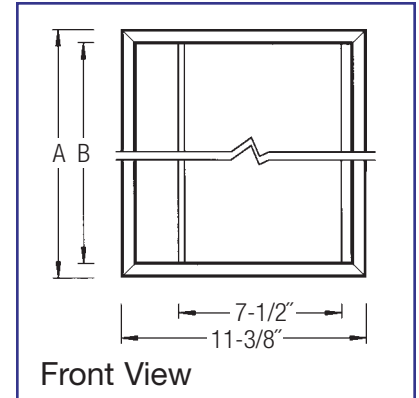

Continuous Mount – If the fixtures are being mounted in a continuous row in the ceiling, add "CC" to the catalog number and provide the row configuration so proper trims may be provided. i.e.: (18) 440BXWW -M-CC for (6) 12' rows.

Rough-in Dimension = (Entire length of row, add all "B" lengths + 1/2") x 10-5/8".

Dimensions do *not* apply to Trimless installations. UL/CUL Damp Location listed.

U.S. Patent #5,142,459

Options

- Ballast 120 or 277 HPF Electronic (Standard)
  Dimming (Some models) -DM
  Emergency (Some models) -EPP
- Finish White (Standard)
  Anti-Microbial White -MB
  Custom -Custom
- Reflectors Diffuse Silver (Standard)
  Specular Silver -SP
  Painted White -W
- Lens Clear Full Lens -FL**†
  Lexan Frosted Full Lens -FLF**†
  Full Face Clear Lens Plate -FFLP**†
  Full Face Frosted Lens Plate -FFLPF**†
- Louver Diffuse Silver Parallel Blade -LV
- Trimless Gypsum/Drywall Installation -TLD
  Plaster Installation -TLP
  (See TRIMLESS sheet for dimensions)
- Hospital Hospital Grade Features -HG
  (FFLP Lens; Gasket; Anti-Microbial Paint)

** Full Face Lens Plate Option is not available for Continuous mount (end to end rows) or T-Bar units.

† Adds 1/8" to overall Length & Width dimensions.

‡ Adds 1" to overall Length & Width dimensions.