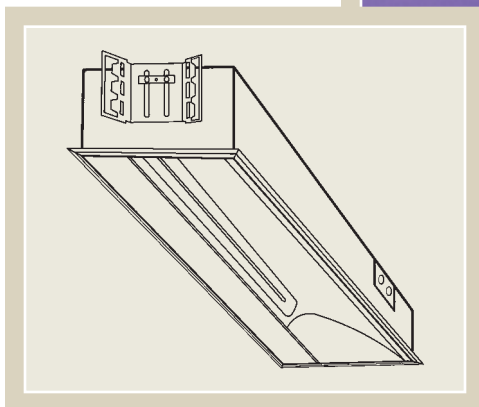

ELP

ENGINEERED LIGHTING
PRODUCTS

MAXI SERIES

RECESSED Wall Washer
for High Plaster or Drywall Ceilings

Wall Washer

Ideal placement (depending on wall height) is 48" to 66" from the front edge of fixture to the surface you are lighting, for 12' to 14' ceilings.

System

The optics are designed for retail spaces with high ceilings, to provide 40% more light than typical wall wash fixtures in the critical merchandise area from 4' to 7' height. The formed, high purity aluminum reflectors provide even, unscaloped illumination with excellent lamp shielding from the normal viewing angle.

TYPE:
CATALOG #:
JOB:

RECESSED Wall Washer
for High Plaster or Drywall Ceilings

Specifications

Recessed fluorescent wall washer for use with Biax, T-5 and T-8 lamps for drywall installations. The fixture is 5" deep with ballast(s) mounted in the housing. The one-piece formed reflector is high-purity aluminum (99.9%) with 95% reflectance. It is easily removable without tools for access to the ballast and wiring. Reflector design provides even unscalloped illumination with complete lamp shielding even when viewed directly beneath the fixture.

TGIC polyester powder-coated housing is made of 22 gauge CRS with cover and knock-outs that provide quick wire access to side or back of fixture for through wiring. All fluorescent fixtures are supplied standard with Luminaire Disconnect. Trim is extruded aluminum.