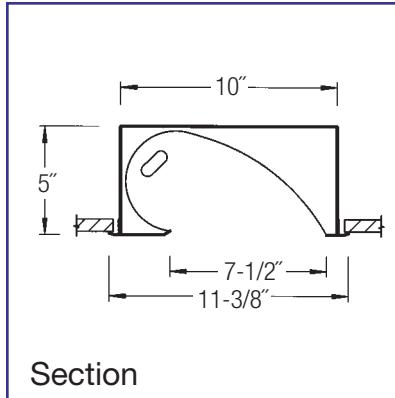

Continuous Mount – If the fixtures are being mounted in a continuous row in the ceiling, add "CC" to the catalog number and provide the row configuration so proper trims may be provided. i.e.: (18) 440BXWW -M-CC for (6) 12' rows.

Rough-in Dimension = (Entire length of row, add all "B" lengths + 1/2") x 10-5/8".

Dimensions do *not* apply to Trimless installations. UL/CUL Damp Location listed.

U.S. Patent #5,142,459

Options

- Ballast 120 or 277 HPF Electronic (Standard)
  Dimming (Some models) -DM
  Emergency (Some models) -EPP
- Finish White (Standard)
  Anti-Microbial White -MB
  Custom -Custom
- Reflectors Diffuse Silver (Standard)
  Specular Silver -SP
  Painted White -W
- Lens Clear Full Lens -FL**†
  Lexan Frosted Full Lens -FLF**†
  Full Face Clear Lens Plate -FFLP**†
  Full Face Frosted Lens Plate -FFLPF**†
- Louver Diffuse Silver Parallel Blade -LV
- Trimless Gypsum/Drywall Installation -TLD
  Plaster Installation -TLP
  (See TRIMLESS sheet for dimensions)
- Hospital Hospital Grade Features -HG
  (FFLP Lens; Gasket; Anti-Microbial Paint)

** Full Face Lens Plate Option is not available for Continuous mount (end to end rows) or T-Bar units.

† Adds 1/8" to overall Length & Width dimensions.

‡ Adds 1" to overall Length & Width dimensions.