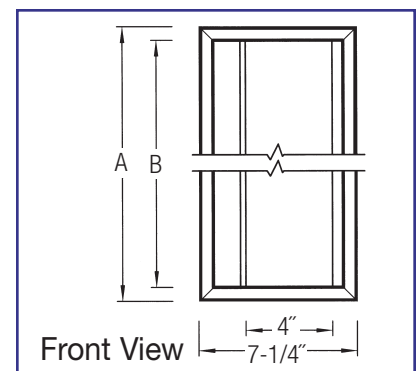

Drywall Installations

Model No.	A	B	D◆	Rough-In	Lamp
114 T-5WW-MP	23-3/4"	22-1/2"	2-1/2"	6-5/8" x 23"	14 watt T-5
214 T-5WW-MP*	23-3/4"	22-1/2"	3"	6-5/8" x 23"	(2) 14 watt T-5
124 T-5WW-MP	23-3/4"	22-1/2"	2-1/2"	6-5/8" x 23"	24 watt T-5 HO
224 T-5WW-MP*	23-3/4"	22-1/2"	3"	6-5/8" x 23"	(2) 24 watt T-5 HO
121 T-5WW-MP	35-9/16"	34-5/16"	2-1/2"	6-5/8" x 34-13/16"	21 watt T-5
221 T-5WW-MP*	35-9/16"	34-5/16"	3"	6-5/8" x 34-13/16"	(2) 21 watt T-5
139 T-5WW-MP	35-9/16"	34-5/16"	2-1/2"	6-5/8" x 34-13/16"	39 watt T-5 HO
239 T-5WW-MP*	35-9/16"	34-5/16"	3"	6-5/8" x 34-13/16"	(2) 39 watt T-5 HO
128 T-5WW-MP	47-3/8"	46-1/8"	2-1/2"	6-5/8" x 46-5/8"	28 watt T-5
228 T-5WW-MP*	47-3/8"	46-1/8"	3"	6-5/8" x 46-5/8"	(2) 28 watt T-5
154 T-5WW-MP	47-3/8"	46-1/8"	2-1/2"	6-5/8" x 46-5/8"	54 watt T-5 HO
254 T-5WW-MP*	47-3/8"	46-1/8"	3"	6-5/8" x 46-5/8"	(2) 54 watt T-5 HO

* Double lamp fixtures. ◆ 6" Ht. when provided in continuous row with AAM, AAMTB, DL or DLTB Series.