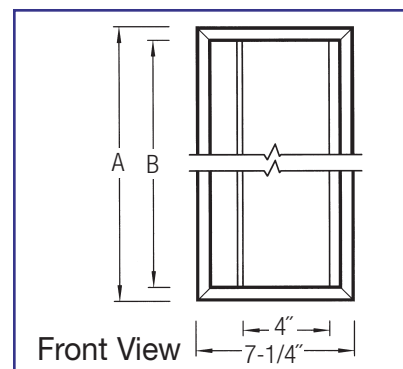

Drywall Installations

Model No.	A	B	D	Rough-In	Lamp
114 T-5WW-MP	23-3/4"	22-1/2"	2-1/2"	6-5/8" x 23"	14 watt T-5
214 T-5WW-MP*	23-3/4"	22-1/2"	3	6-5/8" x 23"	(2) 14 watt T-5
124 T-5WW-MP	23-3/4"	22-1/2"	2-1/2"	6-5/8" x 23"	24 watt T-5 HO
224 T-5WW-MP*	23-3/4"	22-1/2"	3	6-5/8" x 23"	(2) 24 watt T-5 HO
121 T-5WW-MP	35-9/16"	34-5/16"	2-1/2"	6-5/8" x 34-13/16"	21 watt T-5
221 T-5WW-MP*	35-9/16"	34-5/16"	3	6-5/8" x 34-13/16"	(2) 21 watt T-5
139 T-5WW-MP	35-9/16"	34-5/16"	2-1/2"	6-5/8" x 34-13/16"	39 watt T-5 HO
239 T-5WW-MP*	35-9/16"	34-5/16"	3	6-5/8" x 34-13/16"	(2) 39 watt T-5 HO
128 T-5WW-MP	47-3/8"	46-1/8"	2-1/2"	6-5/8" x 46-5/8"	28 watt T-5
228 T-5WW-MP*	47-3/8"	46-1/8"	3	6-5/8" x 46-5/8"	(2) 28 watt T-5
154 T-5WW-MP	47-3/8"	46-1/8"	2-1/2"	6-5/8" x 46-5/8"	54 watt T-5 HO
254 T-5WW-MP*	47-3/8"	46-1/8"	3	6-5/8" x 46-5/8"	(2) 54 watt T-5 HO

* Double lamp fixtures.