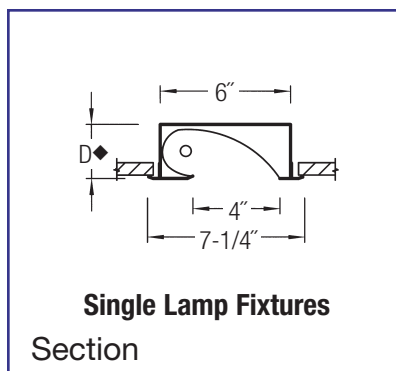

Drywall Installations

Model No.	A	B	D◆	Rough-In	Lamp
114 T-5WW-MP	23-3/4"	22-1/2"	2-1/2"	6-5/8" x 23"	14 watt T-5
214 T-5WW-MP*	23-3/4"	22-1/2"	3"	6-5/8" x 23"	(2) 14 watt T-5
124 T-5WW-MP	23-3/4"	22-1/2"	2-1/2"	6-5/8" x 23"	24 watt T-5 HO
224 T-5WW-MP*	23-3/4"	22-1/2"	3"	6-5/8" x 23"	(2) 24 watt T-5 HO
121 T-5WW-MP	35-9/16"	34-5/16"	2-1/2"	6-5/8" x 34-13/16"	21 watt T-5
221 T-5WW-MP*	35-9/16"	34-5/16"	3"	6-5/8" x 34-13/16"	(2) 21 watt T-5
139 T-5WW-MP	35-9/16"	34-5/16"	2-1/2"	6-5/8" x 34-13/16"	39 watt T-5 HO
239 T-5WW-MP*	35-9/16"	34-5/16"	3"	6-5/8" x 34-13/16"	(2) 39 watt T-5 HO
128 T-5WW-MP	47-3/8"	46-1/8"	2-1/2"	6-5/8" x 46-5/8"	28 watt T-5
228 T-5WW-MP*	47-3/8"	46-1/8"	3"	6-5/8" x 46-5/8"	(2) 28 watt T-5
154 T-5WW-MP	47-3/8"	46-1/8"	2-1/2"	6-5/8" x 46-5/8"	54 watt T-5 HO
254 T-5WW-MP*	47-3/8"	46-1/8"	3"	6-5/8" x 46-5/8"	(2) 54 watt T-5 HO

* Double lamp fixtures. ◆ 6" Ht. when provided in continuous row with AAM, AAMTB, DL or DLTB Series.