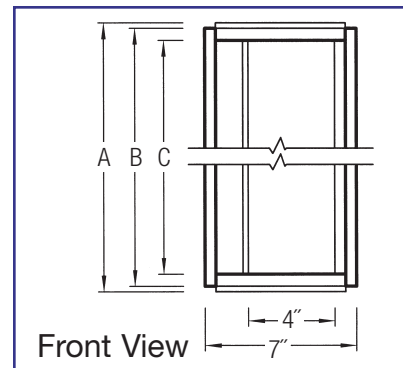

Continuous Mount – If the drywall fixtures are being mounted in a continuous row add "CC" (if in ceiling) or "CW" (if in wall) to the catalog number and provide row configuration so proper trims may be provided. i.e.: (18) 154T-5WW-MP -CC for (6) 12' rows.

Rough-In Dimension = (Entire length of row, add all "B" lengths + 1/2") x 6-5/8".

Dimensions do not apply to Trimless installations.

UL/CUL Damp Location listed.

U.S. Patent #5,142,459

Options

- Ballast 120 or 277 Electronic (Standard)
  Dimming (Some models) -DM
  Emergency (Some models) -EPP
- Finish White (Standard)
  Anti-Microbial White -MB
  Custom -Custom
- Reflectors Diffuse Silver (Standard)
  Specular Silver -SP
  Painted White -W
  (To eliminate a clear lamp image in up light installations that may occur at certain viewing angles, we suggest you use a White reflector, OR standard reflector with Frosted Mini Lens)
- Lens Clear Lexan Mini Lens -ML
  Frosted Lexan Mini Lens -MLF
  Clear Lexan Full Lens -FL**
  Frosted Lexan Full Lens -FLF**
- Louver Diffuse Silver Parallel Blade -LV
- Trimless Gypsum/Drywall Installation -TLD
  Plaster Installation -TLP
  (See TRIMLESS sheet for dimensions)
- Hospital Hospital Grade (Drywall only) -HG
  (Full Lens; Gasket; Anti-Microbial Paint)

** Full Lens Option is not available for Continuous mount units (end to end rows).

T-Bar Installations (no trim)

Model No.	A	B	C	D	Lamp
114 T-5WW-MPTB	23-13/16"	23-7/16"	22-1/2"	2-1/2"	14 watt T-5
214 T-5WW-MPTB*	23-13/16"	23-7/16"	22-1/2"	3"	(2) 14 watt T-5
124 T-5WW-MPTB	23-13/16"	23-7/16"	22-1/2"	2-1/2"	24 watt T-5 HO
224 T-5WW-MPTB*	23-13/16"	23-7/16"	22-1/2"	3"	(2) 24 watt T-5 HO
128 T-5WW-MPTB	47-13/16"	47-7/16"	46-1/8"	2-1/2"	28 watt T-5
228 T-5WW-MPTB*	47-13/16"	47-7/16"	46-1/8"	3"	(2) 28 watt T-5
154 T-5WW-MPTB	47-13/16"	47-7/16"	46-1/8"	2-1/2"	54 watt T-5 HO
254 T-5WW-MPTB*	47-13/16"	47-7/16"	46-1/8"	3"	(2) 54 watt T-5 HO