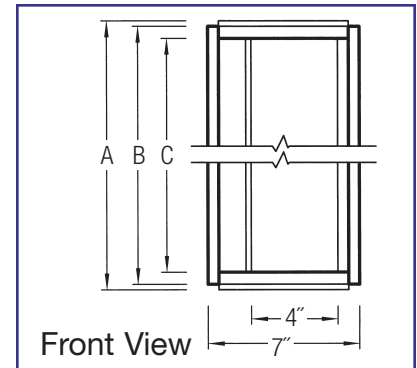

Continuous Mount – If the drywall fixtures are being mounted in a continuous row add "CC" (if in ceiling) or "CW" (if in wall) to the catalog number and provide row configuration so proper trims may be provided. i.e.: (18) 154T-5WW-MP -CC for (6) 12' rows.

Rough-In Dimension = (Entire length of row, add all "B" lengths + 1/2") x 6-5/8".

Dimensions do not apply to Trimless installations.

UL/CUL Damp Location listed.

U.S. Patent #5,142,459

Options

- Ballast 120 or 277 Electronic (Standard)
  Dimming (Some models) -DM
  Emergency (Some models) -EPP
- Finish White (Standard)
  Anti-Microbial White -MB
  Custom -Custom
- Reflectors Diffuse Silver (Standard)
  Specular Silver -SP
  Painted White -W
  (To eliminate a clear lamp image in up light installations that may occur at certain viewing angles, we suggest you use a White reflector, OR standard reflector with Frosted Mini Lens)
- Lens Clear Lexan Mini Lens -ML
  Frosted Lexan Mini Lens -MLF
  Clear Lexan Full Lens -FL**
  Frosted Lexan Full Lens -FLF**
- Louver Diffuse Silver Parallel Blade -LV
- Trimless Gypsum/Drywall Installation -TLD
  Plaster Installation -TLP
  (See TRIMLESS sheet for dimensions)
- Hospital Hospital Grade (Drywall only) -HG
  (Full Lens; Gasket; Anti-Microbial Paint)

** Full Lens Option is not available for Continuous mount units (end to end rows).

T-Bar Installations (no trim)

Model No.	A	B	C	D◆	Lamp
114 T-5WW-MPTB	23-13/16"	23-7/16"	22-1/2"	2-1/2"	14 watt T-5
214 T-5WW-MPTB*	23-13/16"	23-7/16"	22-1/2"	3"	(2) 14 watt T-5
124 T-5WW-MPTB	23-13/16"	23-7/16"	22-1/2"	2-1/2"	24 watt T-5 HO
224 T-5WW-MPTB*	23-13/16"	23-7/16"	22-1/2"	3"	(2) 24 watt T-5 HO
128 T-5WW-MPTB	47-13/16"	47-7/16"	46-1/8"	2-1/2"	28 watt T-5
228 T-5WW-MPTB*	47-13/16"	47-7/16"	46-1/8"	3"	(2) 28 watt T-5
154 T-5WW-MPTB	47-13/16"	47-7/16"	46-1/8"	2-1/2"	54 watt T-5 HO
254 T-5WW-MPTB*	47-13/16"	47-7/16"	46-1/8"	3"	(2) 54 watt T-5 HO