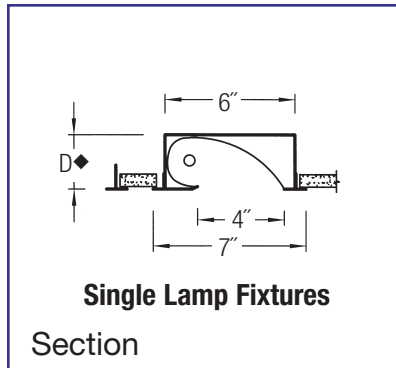

Continuous Mount – If the drywall fixtures are being mounted in a continuous row add "CC" (if in ceiling) or "CW" (if in wall) to the catalog number and provide row configuration so proper trims may be provided. i.e.: (18) 154T-5WW-MP -CC for (6) 12' rows.

Rough-In Dimension = (Entire length of row, add all "B" lengths + 1/2") x 6-5/8".

Dimensions do not apply to Trimless installations.

UL/CUL Damp Location listed.

U.S. Patent #5,142,459

Options

- Ballast 120 or 277 Electronic (Standard)
  Dimming (Some models) -DM
  Emergency (Some models) -EPP
- Finish White (Standard)
  Anti-Microbial White -MB
  Custom -Custom
- Reflectors Diffuse Silver (Standard)
  Specular Silver -SP
  Painted White -W
  (To eliminate a clear lamp image in up light installations that may occur at certain viewing angles, we suggest you use a White reflector, OR standard reflector with Frosted Mini Lens)
- Lens Clear Lexan Mini Lens -ML
  Frosted Lexan Mini Lens -MLF
  Clear Lexan Full Lens -FL**
  Frosted Lexan Full Lens -FLF**
- Louver Diffuse Silver Parallel Blade -LV
- Trimless Gypsum/Drywall Installation -TLD
  Plaster Installation -TLP
  (See TRIMLESS sheet for dimensions)
- Hospital Hospital Grade (Drywall only) -HG
  (Full Lens; Gasket; Anti-Microbial Paint)

** Full Lens Option is not available for Continuous mount units (end to end rows).

T-Bar Installations (no trim)

Model No.	A	B	C	D◆	Lamp
114 T-5WW-MPTB	23-13/16"	23-7/16"	22-1/2"	2-1/2"	14 watt T-5
214 T-5WW-MPTB*	23-13/16"	23-7/16"	22-1/2"	3"	(2) 14 watt T-5
124 T-5WW-MPTB	23-13/16"	23-7/16"	22-1/2"	2-1/2"	24 watt T-5 HO
224 T-5WW-MPTB*	23-13/16"	23-7/16"	22-1/2"	3"	(2) 24 watt T-5 HO
128 T-5WW-MPTB	47-13/16"	47-7/16"	46-1/8"	2-1/2"	28 watt T-5
228 T-5WW-MPTB*	47-13/16"	47-7/16"	46-1/8"	3"	(2) 28 watt T-5
154 T-5WW-MPTB	47-13/16"	47-7/16"	46-1/8"	2-1/2"	54 watt T-5 HO
254 T-5WW-MPTB*	47-13/16"	47-7/16"	46-1/8"	3"	(2) 54 watt T-5 HO