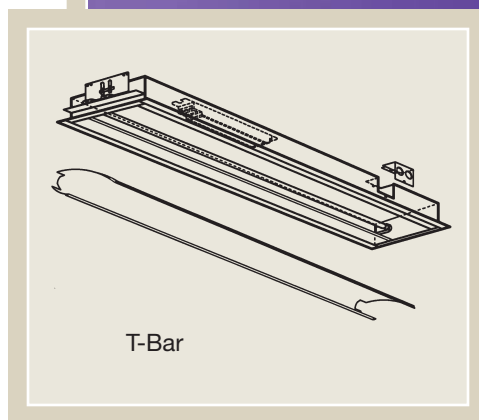

## MP & MPTB SERIES

RECESSED T-5 Wall Washer  
For Drywall and T-Bar

*Ideal placement is  
24" to 36" from the front  
edge of fixture to the  
surface you are lighting,  
for 8' to 12' ceilings.*

### System

Miniature profile, high performance wall wash fixtures with exceptional lamp shielding. The shallow (3" max.) design also allows wall installation in a standard 4" wall to wash the ceiling or floor with light. Formed, high purity aluminum reflectors provide even, unscalped illumination.

### Specifications

Small, recessed linear wall wash fixture using one or two compact T-5 fluorescent linear lamps in T-Bar or drywall installations. The shallow 2-1/2" or 3" fixture may be recessed into a standard 4" wall to wash the ceiling or floor with light. By lining the "wall recess" with gypsum, the wall installation may also be modified to maintain a one hour fire rating (SEE INSTRUCTIONS). The one-piece, formed reflector is high-purity aluminum (99.9%) with 95% reflectance. It is easily removable without tools for access to the ballast and wiring. Reflector design provides even unscalped illumination with complete lamp shielding even when viewed directly beneath the fixture.