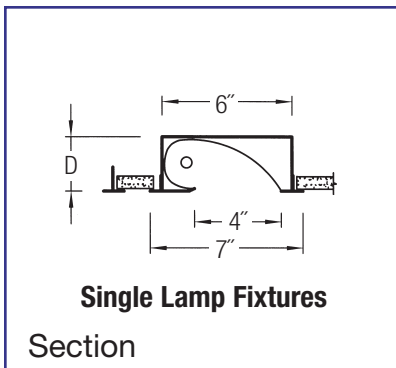

Continuous Mount – If the drywall fixtures are being mounted in a continuous row add "CC" (if in ceiling) or "CW" (if in wall) to the catalog number and provide row configuration so proper trims may be provided. i.e.: (18) 154T-5WW-MP -CC for (6) 12' rows.

Rough-In Dimension = (Entire length of row, add all "B" lengths + 1/2") x 6-5/8".

Dimensions do not apply to Trimless installations.

UL/CUL Damp Location listed.

U.S. Patent #5,142,459

Options

- Ballast 120 or 277 Electronic (Standard)
  Dimming (Some models) -DM
  Emergency (Some models) -EPP
- Finish White (Standard)
  Anti-Microbial White -MB
  Custom -Custom
- Reflectors Diffuse Silver (Standard)
  Specular Silver -SP
  Painted White -W
  (To eliminate a clear lamp image in up light installations that may occur at certain viewing angles, we suggest you use a White reflector, OR standard reflector with Frosted Mini Lens)
- Lens Clear Lexan Mini Lens -ML
  Frosted Lexan Mini Lens -MLF
  Clear Lexan Full Lens -FL**
  Frosted Lexan Full Lens -FLF**
- Louver Diffuse Silver Parallel Blade -LV
- Trimless Gypsum/Drywall Installation -TLD
  Plaster Installation -TLP
  (See TRIMLESS sheet for dimensions)
- Hospital Hospital Grade (Drywall only) -HG
  (Full Lens; Gasket; Anti-Microbial Paint)

** Full Lens Option is not available for Continuous mount units (end to end rows).

T-Bar Installations (no trim)

Model No.	A	B	C	D	Lamp
114 T-5WW-MPTB	23-13/16"	23-7/16"	22-1/2"	2-1/2"	14 watt T-5
214 T-5WW-MPTB*	23-13/16"	23-7/16"	22-1/2"	3"	(2) 14 watt T-5
124 T-5WW-MPTB	23-13/16"	23-7/16"	22-1/2"	2-1/2"	24 watt T-5 HO
224 T-5WW-MPTB*	23-13/16"	23-7/16"	22-1/2"	3"	(2) 24 watt T-5 HO
128 T-5WW-MPTB	47-13/16"	47-7/16"	46-1/8"	2-1/2"	28 watt T-5
228 T-5WW-MPTB*	47-13/16"	47-7/16"	46-1/8"	3"	(2) 28 watt T-5
154 T-5WW-MPTB	47-13/16"	47-7/16"	46-1/8"	2-1/2"	54 watt T-5 HO
254 T-5WW-MPTB*	47-13/16"	47-7/16"	46-1/8"	3"	(2) 54 watt T-5 HO