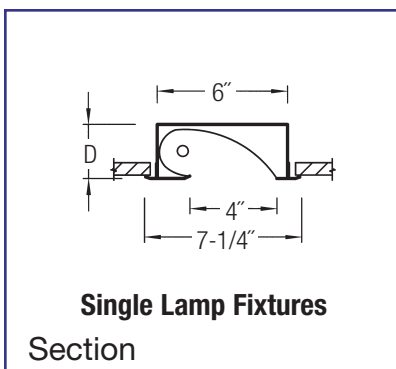

Drywall Installations

Model No.	A	B	D	Rough-In	Lamp
114 T-5WW-MP	23-3/4"	22-1/2"	2-1/2"	6-5/8" x 23"	14 watt T-5
214 T-5WW-MP*	23-3/4"	22-1/2"	3	6-5/8" x 23"	(2) 14 watt T-5
124 T-5WW-MP	23-3/4"	22-1/2"	2-1/2"	6-5/8" x 23"	24 watt T-5 HO
224 T-5WW-MP*	23-3/4"	22-1/2"	3	6-5/8" x 23"	(2) 24 watt T-5 HO
121 T-5WW-MP	35-9/16"	34-5/16"	2-1/2"	6-5/8" x 34-13/16"	21 watt T-5
221 T-5WW-MP*	35-9/16"	34-5/16"	3	6-5/8" x 34-13/16"	(2) 21 watt T-5
139 T-5WW-MP	35-9/16"	34-5/16"	2-1/2"	6-5/8" x 34-13/16"	39 watt T-5 HO
239 T-5WW-MP*	35-9/16"	34-5/16"	3	6-5/8" x 34-13/16"	(2) 39 watt T-5 HO
128 T-5WW-MP	47-3/8"	46-1/8"	2-1/2"	6-5/8" x 46-5/8"	28 watt T-5
228 T-5WW-MP*	47-3/8"	46-1/8"	3	6-5/8" x 46-5/8"	(2) 28 watt T-5
154 T-5WW-MP	47-3/8"	46-1/8"	2-1/2"	6-5/8" x 46-5/8"	54 watt T-5 HO
254 T-5WW-MP*	47-3/8"	46-1/8"	3	6-5/8" x 46-5/8"	(2) 54 watt T-5 HO

* Double lamp fixtures.