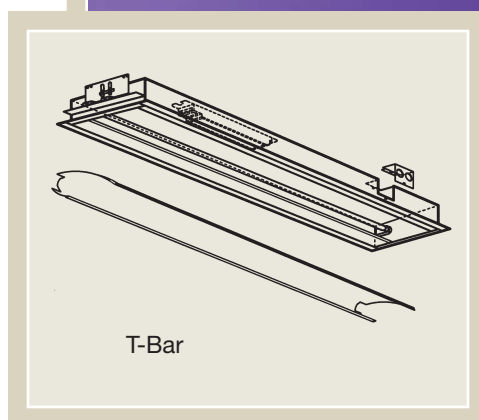

## MP & MPTB SERIES

RECESSED T-5 Wall Washer  
For Drywall and T-Bar

*Ideal placement is  
24" to 36" from the front  
edge of fixture to the  
surface you are lighting,  
for 8' to 12' ceilings.*

### System

Miniature profile, high performance wall wash fixtures with exceptional lamp shielding. The shallow (3" max.) design also allows wall installation in a standard 4" wall to wash the ceiling or floor with light. Formed, high purity aluminum reflectors provide even, unscalped illumination.

### Specifications

Small, recessed linear wall wash fixture using one or two compact T-5 fluorescent linear lamps in T-Bar or drywall installations. The shallow 2-1/2" or 3" fixture may be recessed into a standard 4" wall to wash the ceiling or floor with light. By lining the "wall recess" with gypsum, the wall installation may also be modified to maintain a one hour fire rating (SEE INSTRUCTIONS). The one-piece, formed reflector is high-purity aluminum (99.9%) with 95% reflectance. It is easily removable without tools for access to the ballast and wiring. Reflector design provides even unscalped illumination with complete lamp shielding even when viewed directly beneath the fixture.