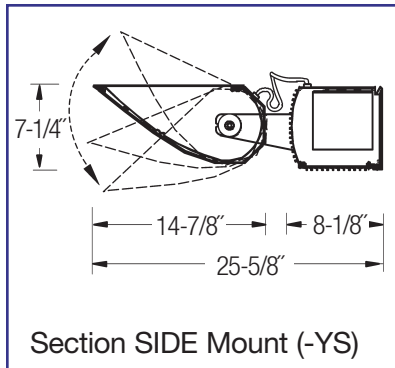

A15 SERIES

TYPE:
CATALOG #:
JOB:

SURFACE Mount Indirect Flood Light

Specifications

Surface mount, extruded indirect floodlights with a true asymmetric wash of light. Available with lamp options ranging from the PL-H and T-5 fluorescent lamps and also 200 to 1000 watt Metal Halide and High Pressure Sodium lamps. The one piece, formed reflector is high purity aluminum (99.9%) with 95% reflectance.

The fixture and ballast enclosure are extruded aluminum and are TGIC polyester powder coated and suitable for damp locations. Provided standard with Tempered Glass Mini Lens for MH and HPS lamps.

UL/CUL Damp Location Listed.

U.S. Patent #5,142,459

Options

1. **Ballast** Metal Halide 120 to 480 volt
   Pulse Start Core & Coil (Standard)
   Quartz Re-strike (250 w max.) -QR
   Electronic (250w-400w) -EMH
   High Pressure Sodium 120 to 480 volt
   CWA Core & Coil (Standard)
   Quartz Re-strike (250 w max.) -QR
   Fluorescent – Electronic
   120 or 277 Volt (Standard)
   Dimming -DM
2. **Finish** White (Standard)
   Black -B
   Custom -Custom
3. **Lens** **Not Required for Fluorescent**
   “ML-TGL” Standard for MH & HPS
   ① Clear Glass Mini Lens -ML-TGL
   ② Clear Glass Full Lens -FL-TGL
   ③ Clear Lexan Mini Lens -ML
   ④ Clear Lexan Full Lens -FL
4. **Louver** Parallel Blade Louver -LV
5. **Mounting** **Type of Adjustable Yoke Mount**
   Must be Specified
   SIDE Mount -YS
   TOP Mount -YT
   Remote Ballast -YR
   Integral Ballast -Y
   (-Y is for T-5 lamps only, Standard)
6. **Reflector** Diffuse Silver (Standard)

Model No.	Lens Options	A	Lamp
185 PLHWW-A15	1,2	18"	85 watt PL-H Fluorescent
285 PLHWW-A15	1,2	34"	(2) 85 watt PL-H Fluorescent
1120 PLHWW-A15	1,2	18"	120 watt PL-H Fluorescent
2120 PLHWW-A15	1,2	34"	(2) 120 watt PL-H Fluorescent
354 T-5WW-A15-Y	1,2,3,4	48"	(3) 54 watt T-5 HO Fluorescent
454 T-5WW-A15-Y	1,2,3,4	48"	(4) 54 watt T-5 HO Fluorescent
654 T-5WW-A15-Y	1,2,3,4	96"	(6) 54 watt T-5 HO Fluorescent
854 T-5WW-A15-Y	1,2,3,4	96"	(8) 54 watt T-5 HO Fluorescent
1200 MHWW-A15-ML-TGL	1,2	18"	200 watt MH, Mogul Base
2200 MHWW-A15-ML-TGL	1,2	34"	(2) 200 watt MH, Mogul Base
1250 MHWW-A15-ML-TGL	1,2	18"	250 watt MH, Mogul Base
2250 MHWW-A15-ML-TGL	1,2	34"	(2) 250 watt MH, Mogul Base
1400 MHWW-A15-ML-TGL	1,2	18"	400 watt MH, Mogul Base*
2400 MHWW-A15-ML-TGL	1,2	34"	(2) 400 watt MH, Mogul Base*
1750 MHWW-A15-ML-TGL	1,2	18"	750 watt MH, Mogul Base*
1250 HPSWW-A15-ML-TGL	1,2	18"	250 watt HPS, Mogul Base
2250 HPSWW-A15-ML-TGL	1,2	34"	(2) 250 watt HPS, Mogul Base
1400 HPSWW-A15-ML-TGL	1,2	18"	400 watt HPS, Mogul Base*
2400 HPSWW-A15-ML-TGL	1,2	34"	(2) 400 watt HPS, Mogul Base*
1750 HPSWW-A15-ML-TGL	1,2	18"	750 watt HPS, Mogul Base*
11000 HPSWW-A15-ML-TGL	1,2	21"	1000 watt HPS, Mogul Base

* Maximum Bulb Size BT or ED 37

Note: Standard T-5 lamps are available. Replace the "54" with "28" so the catalog number would then be: 428T-5WW-A15-Y.