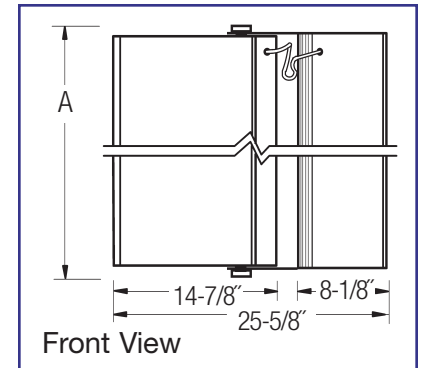

A15 SERIES

TYPE:
CATALOG #:
JOB:

SURFACE Mount Indirect Flood Light

Specifications

Surface mount, extruded indirect floodlights with a true asymmetric wash of light. Available with lamp options ranging from the PL-H and T-5 fluorescent lamps and also 200 to 1000 watt Metal Halide and High Pressure Sodium lamps. The one piece, formed reflector is high purity aluminum (99.9%) with 95% reflectance.

The fixture and ballast enclosure are extruded aluminum and are TGIC polyester powder coated and suitable for damp locations. Provided standard with Tempered Glass Mini Lens for MH and HPS lamps.

UL/CUL Damp Location Listed.

U.S. Patent #5,142,459

Options

1. **Ballast** Metal Halide 120 to 480 volt
   Pulse Start Core & Coil (Standard)
   Quartz Re-strike (250 w max.) -QR
   Electronic (250w-400w) -EMH
   High Pressure Sodium 120 to 480 volt
   CWA Core & Coil (Standard)
   Quartz Re-strike (250 w max.) -QR
   Fluorescent – Electronic
   120 or 277 Volt (Standard)
   Dimming -DM
2. **Finish** White (Standard)
   Black -B
   Custom -Custom
3. **Lens** **Not Required for Fluorescent**
   “ML-TGL” Standard for MH & HPS
   ① Clear Glass Mini Lens -ML-TGL
   ② Clear Glass Full Lens -FL-TGL
   ③ Clear Lexan Mini Lens -ML
   ④ Clear Lexan Full Lens -FL
4. **Louver** Parallel Blade Louver -LV
5. **Mounting** **Type of Adjustable Yoke Mount**
   Must be Specified
   SIDE Mount -YS
   TOP Mount -YT
   Remote Ballast -YR
   Integral Ballast -Y
   (-Y is for T-5 lamps only, Standard)
6. **Reflector** Diffuse Silver (Standard)

Model No.	Lens Options	A	Lamp
185 PLHWW-A15	1,2	18"	85 watt PL-H Fluorescent
285 PLHWW-A15	1,2	34"	(2) 85 watt PL-H Fluorescent
1120 PLHWW-A15	1,2	18"	120 watt PL-H Fluorescent
2120 PLHWW-A15	1,2	34"	(2) 120 watt PL-H Fluorescent
354 T-5WW-A15-Y	1,2,3,4	48"	(3) 54 watt T-5 HO Fluorescent
454 T-5WW-A15-Y	1,2,3,4	48"	(4) 54 watt T-5 HO Fluorescent
654 T-5WW-A15-Y	1,2,3,4	96"	(6) 54 watt T-5 HO Fluorescent
854 T-5WW-A15-Y	1,2,3,4	96"	(8) 54 watt T-5 HO Fluorescent
1200 MHWW-A15-ML-TGL	1,2	18"	200 watt MH, Mogul Base
2200 MHWW-A15-ML-TGL	1,2	34"	(2) 200 watt MH, Mogul Base
1250 MHWW-A15-ML-TGL	1,2	18"	250 watt MH, Mogul Base
2250 MHWW-A15-ML-TGL	1,2	34"	(2) 250 watt MH, Mogul Base
1400 MHWW-A15-ML-TGL	1,2	18"	400 watt MH, Mogul Base*
2400 MHWW-A15-ML-TGL	1,2	34"	(2) 400 watt MH, Mogul Base*
1750 MHWW-A15-ML-TGL	1,2	18"	750 watt MH, Mogul Base*
1250 HPSWW-A15-ML-TGL	1,2	18"	250 watt HPS, Mogul Base
2250 HPSWW-A15-ML-TGL	1,2	34"	(2) 250 watt HPS, Mogul Base
1400 HPSWW-A15-ML-TGL	1,2	18"	400 watt HPS, Mogul Base*
2400 HPSWW-A15-ML-TGL	1,2	34"	(2) 400 watt HPS, Mogul Base*
1750 HPSWW-A15-ML-TGL	1,2	18"	750 watt HPS, Mogul Base*
11000 HPSWW-A15-ML-TGL	1,2	21"	1000 watt HPS, Mogul Base

* Maximum Bulb Size BT or ED 37

Note: Standard T-5 lamps are available. Replace the "54" with "28" so the catalog number would then be: 428T-5WW-A15-Y.