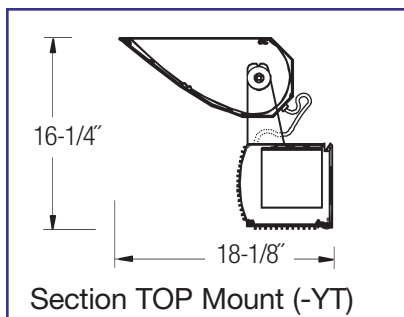

U.S. Patent #5,142,459

Options

- Ballast** Metal Halide 120 to 480 volt
Pulse Start Core & Coil (Standard)
Quartz Re-strike (250 w max.) -QR
Electronic (250w-400w) -EMH
High Pressure Sodium 120 to 480 volt
CWA Core & Coil (Standard)
Quartz Re-strike (250 w max.) -QR
Fluorescent – Electronic
120 or 277 Volt (Standard)
Dimming -DM
- Finish** White (Standard)
Black -B
Custom -Custom
- Lens** **Not Required for Fluorescent**
“ML-TGL” Standard for MH & HPS
① Clear Glass Mini Lens -ML-TGL
② Clear Glass Full Lens -FL-TGL
③ Clear Lexan Mini Lens -ML
④ Clear Lexan Full Lens -FL
- Louver** Parallel Blade Louver -LV
- Mounting** **Type of Adjustable Yoke Mount**
Must be Specified
SIDE Mount -YS
TOP Mount -YT
Remote Ballast -YR
Integral Ballast -Y
(-Y is for T-5 lamps only, Standard)
- Reflector** Diffuse Silver (Standard)

* Maximum Bulb Size BT or ED 37

Note: Standard T-5 lamps are available. Replace the "54" with "28" so the catalog number would then be: 428T-5WW-A15-Y.

T-5 lamps, Integral Ballast (-Y)
Section Remote Ballast (-YR)