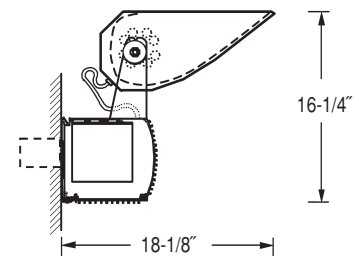

TOP Mount

← 18-1/8" →

Ordering: Add **-YT** to catalog number

Sample: **1120PLHWW-A15-YT**