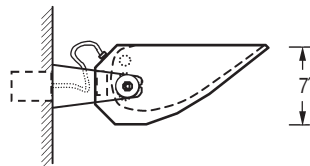

T-5 Lamp

← 14-7/8" →

Ordering: Add **-WI** to catalog number
Add **-WI-W** (White reflector if you want light splash on wall)

Sample: **354T-5WW-A15-WI**

PL-H Lamp

← 14-7/8" →

Ordering: Add **-WIR** to catalog number
Add **-WIR-W** (White reflector if you want light splash on wall)

Sample: **1120PLHWW-A15-WIR-W**

YOKE WALL MOUNT - Tilts to Aim

Yoke mounts directly to the wall structure using drywall bolts or screws (by others). Units mount over a horizontal single gang switchbox. Fluorescent, PL-H units are provided with remote ballast box (wiring & whips by others). Remote distance varies and is dictated by ballast.