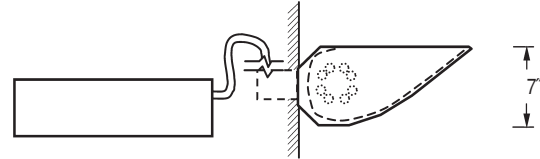

PL-H Lamp

← 14-7/8" →

Ordering: Add **-WIR** to catalog number
Add **-WIR-W** (White reflector if you want light splash on wall)

Sample: **1120PLHWW-A15-WIR-W**

YOKE WALL MOUNT - Tilts to Aim

Yoke mounts directly to the wall structure using drywall bolts or screws (by others). Units mount over a horizontal single gang switchbox. Fluorescent, PL-H units are provided with remote ballast box (wiring & whips by others). Remote distance varies and is dictated by ballast.