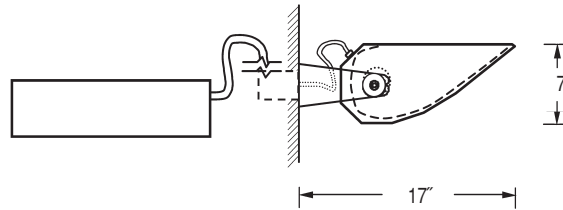

YOKE WALL MOUNT – Tilts to Aim

Yoke mounts directly to the wall structure using drywall bolts or screws (by others). Units mount over a horizontal single gang switchbox and are provided with remote ballast box (wiring & whips by others). Remote distance varies and is dictated by ballast.

Ordering: Add **-YR** to catalog number
Add **-YR-W** (White reflector if you want light splash on wall)
Sample: **1200MHWW-A15-YR**