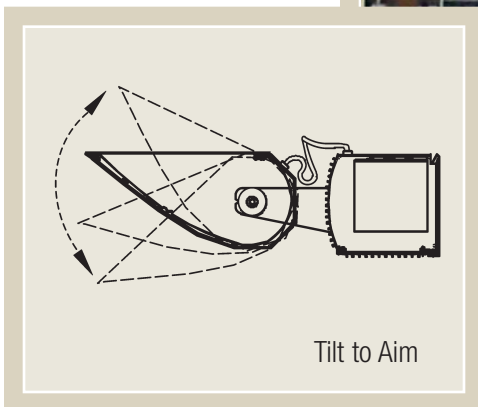

ELP

ENGINEERED LIGHTING
PRODUCTS

SURFACE Mount Indirect Flood Light

Project
Oakton Library
Oakton, Virginia
Lighting
454T-5WW-A15-Y, 216 watts

Ideal fixtures to fill large spaces with volumes of indirect light. The reflector system provides a true asymmetric distribution.

System

Extruded aluminum floodlight fixtures to indirectly light large interior spaces. Fixtures pivot at yoke for aiming. Incremental aiming positions are stamped into the fixture endplate to allow precise aiming, and may be secured in desired position. The one piece formed reflector provides even unscalped illumination with true asymmetric distribution.