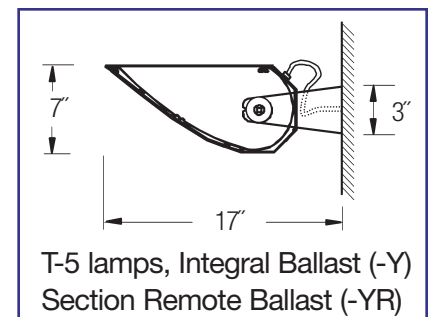

U.S. Patent #5,142,459

Options

- Ballast** Metal Halide 120 to 480 volt
Pulse Start Core & Coil (Standard)
Quartz Re-strike (250 w max.) -QR
Electronic (250w-400w) -EMH
High Pressure Sodium 120 to 480 volt
CWA Core & Coil (Standard)
Quartz Re-strike (250 w max.) -QR
Fluorescent – Electronic
120 or 277 Volt (Standard)
Dimming -DM
- Finish** White (Standard)
Black -B
Custom -Custom
- Lens** **Not Required for Fluorescent**
“ML-TGL” Standard for MH & HPS
① Clear Glass Mini Lens -ML-TGL
② Clear Glass Full Lens -FL-TGL
③ Clear Lexan Mini Lens -ML
④ Clear Lexan Full Lens -FL
- Louver** Parallel Blade Louver -LV
- Mounting** **Type of Adjustable Yoke Mount**
Must be Specified
SIDE Mount -YS
TOP Mount -YT
Remote Ballast -YR
Integral Ballast -Y
(-Y is for T-5 lamps only, Standard)
- Reflector** Diffuse Silver (Standard)

* Maximum Bulb Size BT or ED 37

Note: Standard T-5 lamps are available. Replace the "54" with "28" so the catalog number would then be: 428T-5WW-A15-Y.

T-5 lamps, Integral Ballast (-Y)
Section Remote Ballast (-YR)