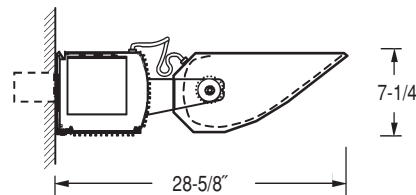

SIDE Mount

Ordering: Add **-YS** to catalog number
Sample: **1200MHWW-A15-YS**