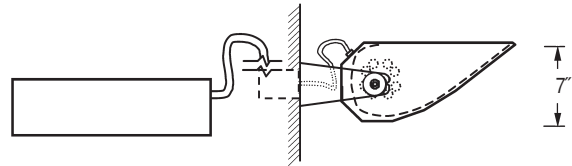

PL-H Lamp

← 17" →

Ordering: Add **-YR** to catalog number
Add **-YR-W** (White reflector if you want light splash on wall)

Sample: **1120PLHWW-A15-YR-W**

BALLAST YOKE MOUNT - PL-H Lamps

Ballast box with yoke arms mounts directly to the wall structure using drywall bolts or screws (by others).