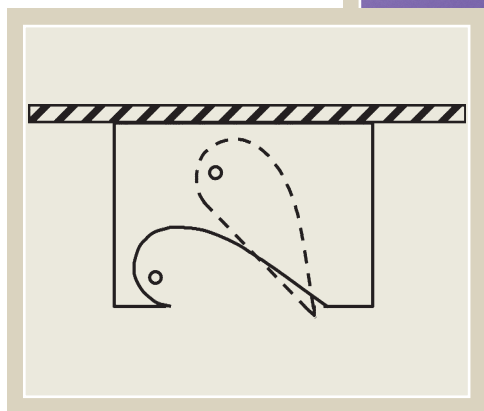

ELP

ENGINEERED LIGHTING
PRODUCTS

AWWS SERIES

Surface Mount Adjustable Wall Washer

An adjustable (45° adjustability) wall wash luminaire that easily adjusts within the housing.

System

A high-performance adjustable wall wash luminaire that can be adjusted to give a sharp cut-off at the top of the surface that is to be illuminated, throwing light only where it is required. The reflector's design provides even, unscalped illumination.

TYPE:

CATALOG #:

JOB:

Specifications

Surface mounted, adjustable wall washer for use with Biax and T5 fluorescent lamps. The lighting component tilts up 45 degrees for light cutoff at the top of the surface to be illuminated. Reflector design provides even, unscalped illumination. The formed reflector combines white diffuse with high-purity aluminum (99.9%) with 95% reflectance.

The adjustable component of the fixture is extruded aluminum and is easily removable for access to the ballast. The 22 gauge housing is weld construction. The fixture is post painted with a TGIC polyester powder coating. All models are supplied standard with luminaire power disconnects.