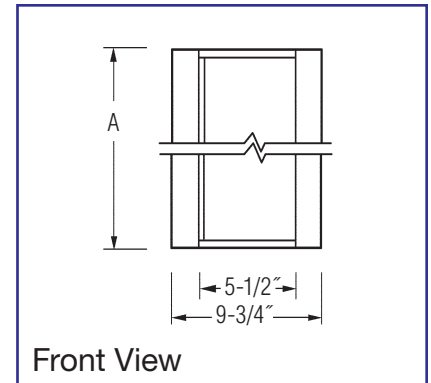

Front View

Model No.	A	Lamp
155BXAWWS	23-11/16"	(1) 55 watt Biax
124T-5AWWS	23-11/16"	(1) 24 watt T-5 HO
224T-5AWWS	23-11/16"	(2) 24 watt T-5 HO
255BXAWWS	47-11/16"	(2) 55 watt Biax
154T-5AWWS	47-11/16"	(1) 54 watt T-5 HO
254T-5AWWS	47-11/16"	(2) 54 watt T-5 HO

NOTES: Standard T-5 lamps are available for: 2' fixture, change "24" to "14" or 4' fixture, change "54" to "28."