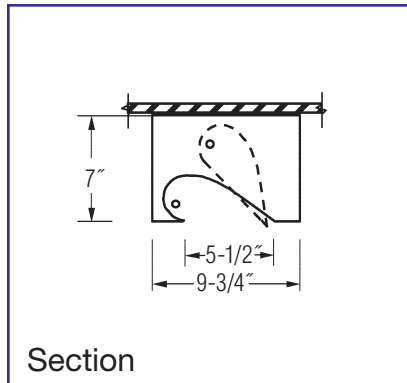

Front View

TYPE:

CATALOG #:

JOB:

Specifications

Surface mounted, adjustable wall washer for use with Biax and T5 fluorescent lamps. The lighting component tilts up 45 degrees for light cutoff at the top of the surface to be illuminated. Reflector design provides even, unscalped illumination. The formed reflector combines white diffuse with high-purity aluminum (99.9%) with 95% reflectance.

The adjustable component of the fixture is extruded aluminum and is easily removable for access to the ballast. The 22 gauge housing is weld construction. The fixture is post painted with a TGIC polyester powder coating. All models are supplied standard with luminaire power disconnects.

Continuous Mount – If the fixtures are being mounted in a continuous row add "CC" to the catalog number and provide row configuration, i.e.: (18) 154T-5AWWS-CC for (6) 12' rows.

UL/CUL Damp Location Listed.

Options

- Ballast 120 or 277 HPF Electronic (Standard)
  Dimming (Specify Type) -DM
  Emergency (NOT Available)
- Finish White (Standard)
  Custom -Custom
- Reflector Combo White/Diffuse Silver (Standard)
  White -W
- Lens Clear Lexan Mini Lens -ML
  Frosted Lexan Mini Lens -MLF
- Louwer Diffuse Silver Parallel Blade -LV
- Mounting Surface J-Box (Standard)
  Canopy w/Stem – CS (Ft of Stem)
  Ex. 154T-5AWWS-CS4
  Continuous Row (see above) -CC

Section