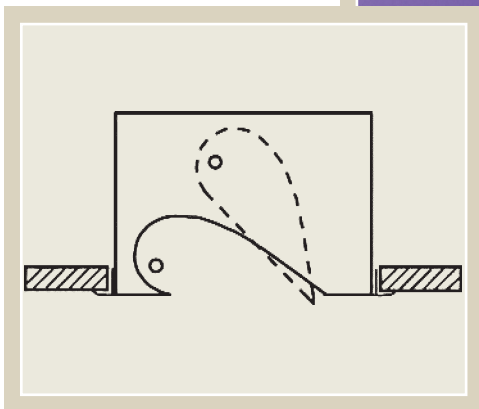

ELP

ENGINEERED LIGHTING
PRODUCTS

AWW & AWWTB SERIES

Recessed Adjustable Wall Wash Fixtures
for Drywall & T-Bar Lay-in

T-Bar Fixture

*An adjustable (45° adjustability)
wall wash luminaire that easily
adjusts from below without
breaking the ceiling plane.*

System

A high-performance adjustable recessed wall wash luminaire that can be adjusted to give a sharp cut-off at the top of the surface that is to be illuminated. This is accomplished without the housing breaking the ceiling plane. The reflector's design provides even, unscaloped illumination.

AWW & AWWTB SERIES

TYPE:
CATALOG #:
JOB:

Recessed Adjustable Wall Wash
for Drywall and T-Bar Lay-in

Specifications

Adjustable recessed wall wash for use with Biax and T5 fluorescent lamps for T-Bar or drywall installations. The lighting component tilts up 45 degrees for light cutoff at the top of the surface to be illuminated without breaking the ceiling plane. Reflector design provides even, unscalped illumination. The formed reflector combines white diffuse with high-purity aluminum (99.9%) with 95% reflectance.