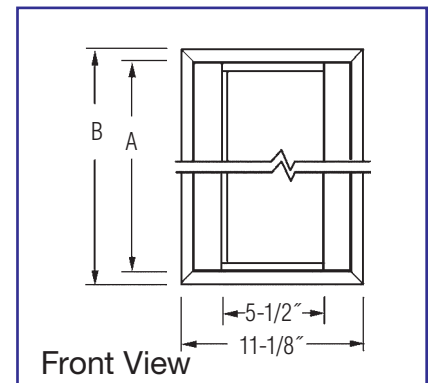

Rough-In Dimensions = (Entire length of row, add all “A” lengths + 1/2” x 10-3/8”)

UL/CUL Damp Location Listed.

Options

- Ballast 120 or 277 Electronic (Standard)
Dimming (Specify Type) –DM
Emergency (NOT Available)
- Finish White (Standard)
Custom –Custom
- Reflector Combo White/Diffuse (Standard)
White –W
- Lens Clear Lexan Mini Lens –ML
Frosted Lexan Mini Lens –MLF
- Louver Diffuse Silver Parallel Blade –LV

AWW SERIES for Plaster or Drywall

Model No.	A	B	Rough-in Dimensions	Lamp
155BXAWW	23-11/16"	25-1/16"	10-3/8" x 24-3/16"	(1) 55 watt Biax
124T-5AWW	23-11/16"	25-1/16"	10-3/8" x 24-3/16"	(1) 24 watt T-5 HO
224T-5AWW	23-11/16"	25-1/16"	10-3/8" x 24-3/16"	(2) 24 watt T-5 HO
255BXAWW	47-11/16"	49-1/16"	10-3/8" x 48-3/16"	(2) 55 watt Biax
154T-5AWW	47-11/16"	49-1/16"	10-3/8" x 48-3/16"	(1) 54 watt T-5 HO
254T-5AWW	47-11/16"	49-1/16"	10-3/8" x 48-3/16"	(2) 54 watt T-5 HO