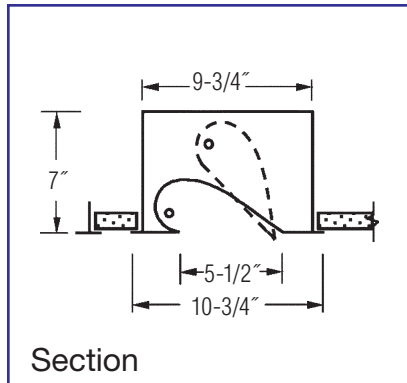

Continuous Mount – If the drywall fixtures are being mounted in a continuous row add “CC” to the catalog number and provide row configuration, so proper trims may be provided, i.e.: (18) 154T-5AWW-CC for (6) 12’ rows.

Rough-In Dimensions = (Entire length of row, add all “A” lengths + 1/2” x 10-3/8”)

UL/CUL Damp Location Listed.

Options

- Ballast 120 or 277 Electronic (Standard)
Dimming (Specify Type) –DM
Emergency (NOT Available)
- Finish White (Standard)
Custom –Custom
- Reflector Combo White/Diffuse (Standard)
White –W
- Lens Clear Lexan Mini Lens –ML
Frosted Lexan Mini Lens –MLF
- Louver Diffuse Silver Parallel Blade –LV

AWW SERIES for Plaster or Drywall

Model No.	A	B	Rough-in Dimensions	Lamp
155BXAWW	23-11/16"	25-1/16"	10-3/8" x 24-3/16"	(1) 55 watt Biax
124T-5AWW	23-11/16"	25-1/16"	10-3/8" x 24-3/16"	(1) 24 watt T-5 HO
224T-5AWW	23-11/16"	25-1/16"	10-3/8" x 24-3/16"	(2) 24 watt T-5 HO
255BXAWW	47-11/16"	49-1/16"	10-3/8" x 48-3/16"	(2) 55 watt Biax
154T-5AWW	47-11/16"	49-1/16"	10-3/8" x 48-3/16"	(1) 54 watt T-5 HO
254T-5AWW	47-11/16"	49-1/16"	10-3/8" x 48-3/16"	(2) 54 watt T-5 HO