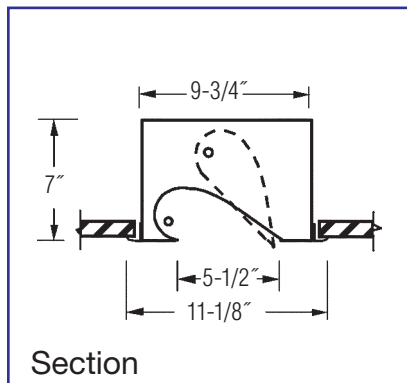

Continuous Mount – If the drywall fixtures are being mounted in a continuous row add “CC” to the catalog number and provide row configuration, so proper trims may be provided, i.e.: (18) 154T-5AWW-CC for (6) 12’ rows.

Rough-In Dimensions = (Entire length of row, add all “A” lengths + 1/2” x 10-3/8”)

UL/CUL Damp Location Listed.

Options

- Ballast 120 or 277 Electronic (Standard)
Dimming (Specify Type) –DM
Emergency (NOT Available)
- Finish White (Standard)
Custom –Custom
- Reflector Combo White/Diffuse (Standard)
White –W
- Lens Clear Lexan Mini Lens –ML
Frosted Lexan Mini Lens –MLF
- Louver Diffuse Silver Parallel Blade –LV

AWW SERIES for Plaster or Drywall

Model No.	A	B	Rough-in Dimensions	Lamp
155BXAWW	23-11/16"	25-1/16"	10-3/8" x 24-3/16"	(1) 55 watt Biax
124T-5AWW	23-11/16"	25-1/16"	10-3/8" x 24-3/16"	(1) 24 watt T-5 HO
224T-5AWW	23-11/16"	25-1/16"	10-3/8" x 24-3/16"	(2) 24 watt T-5 HO
255BXAWW	47-11/16"	49-1/16"	10-3/8" x 48-3/16"	(2) 55 watt Biax
154T-5AWW	47-11/16"	49-1/16"	10-3/8" x 48-3/16"	(1) 54 watt T-5 HO
254T-5AWW	47-11/16"	49-1/16"	10-3/8" x 48-3/16"	(2) 54 watt T-5 HO