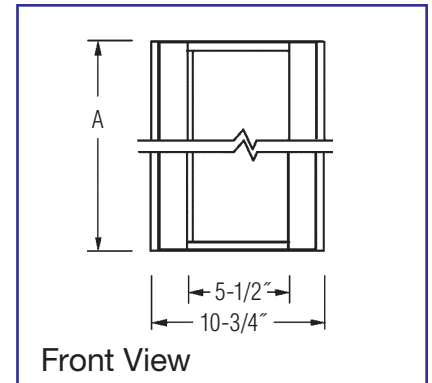

Rough-In Dimensions = (Entire length of row, add all “A” lengths + 1/2” x 10-3/8”)

UL/CUL Damp Location Listed.

Options

- Ballast 120 or 277 Electronic (Standard)
Dimming (Specify Type) –DM
Emergency (NOT Available)
- Finish White (Standard)
Custom –Custom
- Reflector Combo White/Diffuse (Standard)
White –W
- Lens Clear Lexan Mini Lens –ML
Frosted Lexan Mini Lens –MLF
- Louver Diffuse Silver Parallel Blade –LV

AWW SERIES for Plaster or Drywall

Model No.	A	B	Rough-in Dimensions	Lamp
155BXAWW	23-11/16"	25-1/16"	10-3/8" x 24-3/16"	(1) 55 watt Biax
124T-5AWW	23-11/16"	25-1/16"	10-3/8" x 24-3/16"	(1) 24 watt T-5 HO
224T-5AWW	23-11/16"	25-1/16"	10-3/8" x 24-3/16"	(2) 24 watt T-5 HO
255BXAWW	47-11/16"	49-1/16"	10-3/8" x 48-3/16"	(2) 55 watt Biax
154T-5AWW	47-11/16"	49-1/16"	10-3/8" x 48-3/16"	(1) 54 watt T-5 HO
254T-5AWW	47-11/16"	49-1/16"	10-3/8" x 48-3/16"	(2) 54 watt T-5 HO