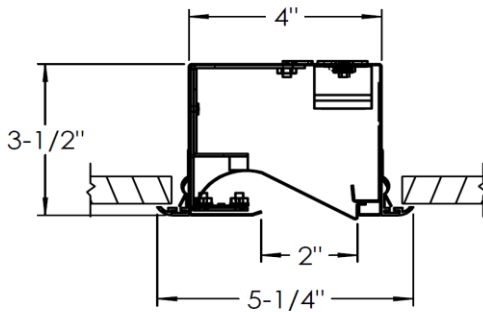

## LW LED SERIES

**RECESSED Small Aperture Linear Wall Wash 2" Lighted Opening for Drywall & Plaster**

Recessed, high performance, small aperture, wall washer fixture for Plaster or Drywall Installations. Designed for minimal intrusion into the architectural space.

Model Number	A	B	Rough-in 4-5/8 X	Lamp	Fixture Lumens
111W1LW-__K	13-3/8"	12"	12-1/2"	(1)10.8w LEDs	1325
222W1LW-__K	24-5/16"	22-15/16"	23-1/2"	(2)10.8w LEDs	2645
333W1LW-__K	37-3/8"	36"	36-1/2"	(3)10.8w LEDs	3965
444W1LW-__K	48-5/16"	46-15/16"	47-1/2"	(4)10.8w LEDs	5290