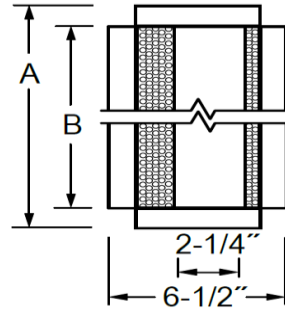

## LW LED SERIES

**RECESSED Small Aperture Linear Wall Wash 2" Lighted Opening for Drywall & Plaster**

Recessed, high performance, small aperture, wall washer fixture for Plaster or Drywall Installations. Designed for minimal intrusion into the architectural space.

Model Number	A	B	Rough-in 4-5/8 X	Lamp	Fixture Lumens
111W1LW-__K	13-3/8"	12"	12-1/2"	(1)10.8w LEDs	1325
222W1LW-__K	24-5/16"	22-15/16"	23-1/2"	(2)10.8w LEDs	2645
333W1LW-__K	37-3/8"	36"	36-1/2"	(3)10.8w LEDs	3965
444W1LW-__K	48-5/16"	46-15/16"	47-1/2"	(4)10.8w LEDs	5290