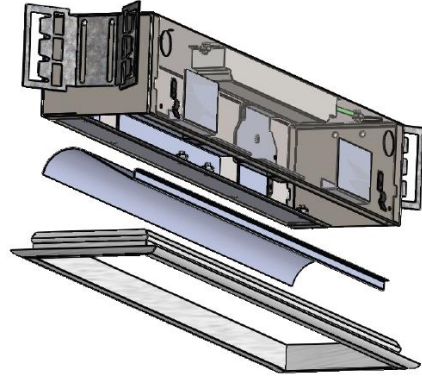

## LW LED SERIES

**RECESSED Small Aperture Linear Wall Wash 2" Lighted Opening for Drywall & Plaster**

Recessed, high performance, small aperture, wall washer fixture for Plaster or Drywall Installations. Designed for minimal intrusion into the architectural space.

Model Number	A	B	Rough-in 4-5/8 X	Lamp	Fixture Lumens
111W1LW-__K	13-3/8"	12"	12-1/2"	(1)10.8w LEDs	1325
222W1LW-__K	24-5/16"	22-15/16"	23-1/2"	(2)10.8w LEDs	2645
333W1LW-__K	37-3/8"	36"	36-1/2"	(3)10.8w LEDs	3965
444W1LW-__K	48-5/16"	46-15/16"	47-1/2"	(4)10.8w LEDs	5290