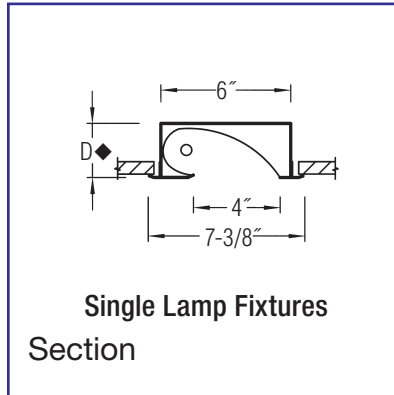

‡ Adds 1" to overall Length & Width dimensions.

Single Lamp Fixtures
Section

Front View

T-Bar Installations (no trim)

Model No.	A	B	C	D◆	Lamp
114 T-5WW-MPTB	23-13/16"	23-7/16"	22-1/2"	2-1/2"	14 watt T-5
214 T-5WW-MPTB*	23-13/16"	23-7/16"	22-1/2"	3"	(2) 14 watt T-5
124 T-5WW-MPTB	23-13/16"	23-7/16"	22-1/2"	2-1/2"	24 watt T-5 HO
224 T-5WW-MPTB*	23-13/16"	23-7/16"	22-1/2"	3"	(2) 24 watt T-5 HO
128 T-5WW-MPTB	47-13/16"	47-7/16"	46-1/8"	2-1/2"	28 watt T-5
228 T-5WW-MPTB*	47-13/16"	47-7/16"	46-1/8"	3"	(2) 28 watt T-5
154 T-5WW-MPTB	47-13/16"	47-7/16"	46-1/8"	2-1/2"	54 watt T-5 HO
254 T-5WW-MPTB*	47-13/16"	47-7/16"	46-1/8"	3"	(2) 54 watt T-5 HO

Single Lamp Fixtures
Section

Front View

Drywall Installations

Model No.	A	B	D◆	Rough-In	Lamp
114 T-5WW-MP	23-7/8"	22-1/2"	2-1/2"	6-5/8" x 23"	14 watt T-5
214 T-5WW-MP*	23-7/8"	22-1/2"	3	6-5/8" x 23"	(2) 14 watt T-5
124 T-5WW-MP	23-7/8"	22-1/2"	2-1/2"	6-5/8" x 23"	24 watt T-5 HO
224 T-5WW-MP*	23-7/8"	22-1/2"	3	6-5/8" x 23"	(2) 24 watt T-5 HO
121 T-5WW-MP	35-11/16"	34-5/16"	2-1/2"	6-5/8" x 34-13/16"	21 watt T-5
221 T-5WW-MP*	35-11/16"	34-5/16"	3	6-5/8" x 34-13/16"	(2) 21 watt T-5
139 T-5WW-MP	35-11/16"	34-5/16"	2-1/2"	6-5/8" x 34-13/16"	39 watt T-5 HO
239 T-5WW-MP*	35-11/16"	34-5/16"	3	6-5/8" x 34-13/16"	(2) 39 watt T-5 HO
128 T-5WW-MP	47-1/2"	46-1/8"	2-1/2"	6-5/8" x 46-5/8"	28 watt T-5
228 T-5WW-MP*	47-1/2"	46-1/8"	3	6-5/8" x 46-5/8"	(2) 28 watt T-5
154 T-5WW-MP	47-1/2"	46-1/8"	2-1/2"	6-5/8" x 46-5/8"	54 watt T-5 HO
254 T-5WW-MP*	47-1/2"	46-1/8"	3	6-5/8" x 46-5/8"	(2) 54 watt T-5 HO

* Double lamp fixtures. ◆ 6" Ht. when provided in continuous row with AAM, AAMTB, DL or DLTB Series.