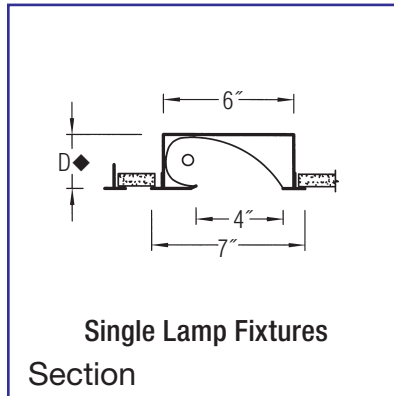

Lens Clear Mini Lens -ML
Lexan Frosted Mini Lens -MLF
Clear Full Lens -FL**†
Frosted Full Lens -FLF**†
Full Face Clear Lens Plate -FFLP** ‡
Full Face Frosted Lens Plate -FFLPF** ‡

Louver Diffuse Silver Parallel Blade -LV
Trimless Gypsum/Drywall Installation -TLD
Plaster Installation -TLP
(See TRIMLESS sheet for dimensions)

‡ Adds 1" to overall Length & Width dimensions.

Single Lamp Fixtures
Section

Front View

T-Bar Installations (no trim)

Model No.	A	B	C	D◆	Lamp
114 T-5WW-MPTB	23-13/16"	23-7/16"	22-1/2"	2-1/2"	14 watt T-5
214 T-5WW-MPTB*	23-13/16"	23-7/16"	22-1/2"	3"	(2) 14 watt T-5
124 T-5WW-MPTB	23-13/16"	23-7/16"	22-1/2"	2-1/2"	24 watt T-5 HO
224 T-5WW-MPTB*	23-13/16"	23-7/16"	22-1/2"	3"	(2) 24 watt T-5 HO
128 T-5WW-MPTB	47-13/16"	47-7/16"	46-1/8"	2-1/2"	28 watt T-5
228 T-5WW-MPTB*	47-13/16"	47-7/16"	46-1/8"	3"	(2) 28 watt T-5
154 T-5WW-MPTB	47-13/16"	47-7/16"	46-1/8"	2-1/2"	54 watt T-5 HO
254 T-5WW-MPTB*	47-13/16"	47-7/16"	46-1/8"	3"	(2) 54 watt T-5 HO

* Double lamp fixtures. ◆ 6" Ht. when provided in continuous row with AAM, AAMTB, DL or DLTB Series.