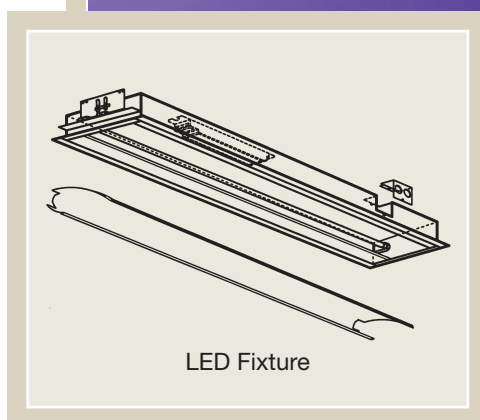

ELP

ENGINEERED LIGHTING
PRODUCTS

MP & MPTB SERIES

RECESSED T-5 Wall Washer
For Drywall and T-Bar

*Ideal placement is
24" to 36" from the front
edge of fixture to the
surface you are lighting,
for 8' to 12' ceilings.*

System

Miniature profile, high performance wall wash fixtures with exceptional lamp shielding. The shallow (3" max.) design also allows wall installation in a standard 4" wall to wash the ceiling or floor with light. Formed, high purity aluminum reflectors provide even, unscaloped illumination.

TYPE:
CATALOG #:
JOB:

RECESSED T-5 Wall Washer For Drywall and T-Bar

Specifications

Small, recessed linear wall wash fixture using one or two compact T-5 fluorescent linear lamps in T-Bar or drywall installations. The shallow 2-1/2" or 3" fixture may be recessed into a standard 4" wall to wash the ceiling or floor with light. By lining the "wall recess" with gypsum, the wall installation may also be modified to maintain a one hour fire rating (SEE INSTRUCTIONS). The one piece, formed reflector combines a white diffuse strip with high purity aluminum (99.9%) with 97% reflectance for the (1) lamp and all aluminum for the (2) lamp. It is easily removable without tools for access to the ballast and wiring. Reflector design provides even, unscalloped illumination with complete lamp shielding even when viewed directly beneath the fixture.