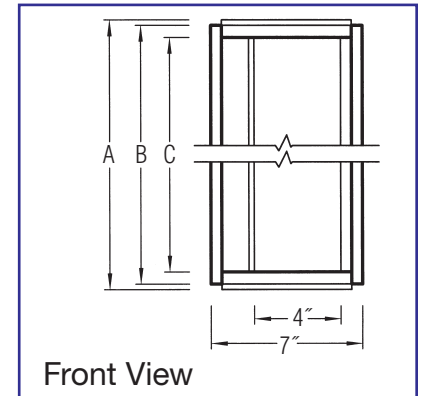

Hospital Hospital Grade (Drywall only) -HG
(FFLP Lens; Gasket; Anti-Microbial Paint)

** Full Lens Option is not available for Continuous mount (end to end rows) or T-Bar units.

† Adds 1/8" to overall Length & Width dimensions.

‡ Adds 1" to overall Length & Width dimensions.

Single Lamp Fixtures
Section

Front View

T-Bar Installations (no trim)

Model No.	A	B	C	D◆	Lamp
114 T-5WW-MPTB	23-13/16"	23-7/16"	22-1/2"	2-1/2"	14 watt T-5
214 T-5WW-MPTB*	23-13/16"	23-7/16"	22-1/2"	3"	(2) 14 watt T-5
124 T-5WW-MPTB	23-13/16"	23-7/16"	22-1/2"	2-1/2"	24 watt T-5 HO
224 T-5WW-MPTB*	23-13/16"	23-7/16"	22-1/2"	3"	(2) 24 watt T-5 HO
128 T-5WW-MPTB	47-13/16"	47-7/16"	46-1/8"	2-1/2"	28 watt T-5
228 T-5WW-MPTB*	47-13/16"	47-7/16"	46-1/8"	3"	(2) 28 watt T-5
154 T-5WW-MPTB	47-13/16"	47-7/16"	46-1/8"	2-1/2"	54 watt T-5 HO
254 T-5WW-MPTB*	47-13/16"	47-7/16"	46-1/8"	3"	(2) 54 watt T-5 HO

Single Lamp Fixtures
Section

Front View

Drywall Installations

Model No.	A	B	D◆	Rough-In	Lamp
114 T-5WW-MP	23-7/8"	22-1/2"	2-1/2"	6-5/8" x 23"	14 watt T-5
214 T-5WW-MP*	23-7/8"	22-1/2"	3	6-5/8" x 23"	(2) 14 watt T-5
124 T-5WW-MP	23-7/8"	22-1/2"	2-1/2"	6-5/8" x 23"	24 watt T-5 HO
224 T-5WW-MP*	23-7/8"	22-1/2"	3	6-5/8" x 23"	(2) 24 watt T-5 HO
121 T-5WW-MP	35-11/16"	34-5/16"	2-1/2"	6-5/8" x 34-13/16"	21 watt T-5
221 T-5WW-MP*	35-11/16"	34-5/16"	3	6-5/8" x 34-13/16"	(2) 21 watt T-5
139 T-5WW-MP	35-11/16"	34-5/16"	2-1/2"	6-5/8" x 34-13/16"	39 watt T-5 HO
239 T-5WW-MP*	35-11/16"	34-5/16"	3	6-5/8" x 34-13/16"	(2) 39 watt T-5 HO
128 T-5WW-MP	47-1/2"	46-1/8"	2-1/2"	6-5/8" x 46-5/8"	28 watt T-5
228 T-5WW-MP*	47-1/2"	46-1/8"	3	6-5/8" x 46-5/8"	(2) 28 watt T-5
154 T-5WW-MP	47-1/2"	46-1/8"	2-1/2"	6-5/8" x 46-5/8"	54 watt T-5 HO
254 T-5WW-MP*	47-1/2"	46-1/8"	3	6-5/8" x 46-5/8"	(2) 54 watt T-5 HO

* Double lamp fixtures. ◆ 6" Ht. when provided in continuous row with AAM, AAMTB, DL or DLTB Series.