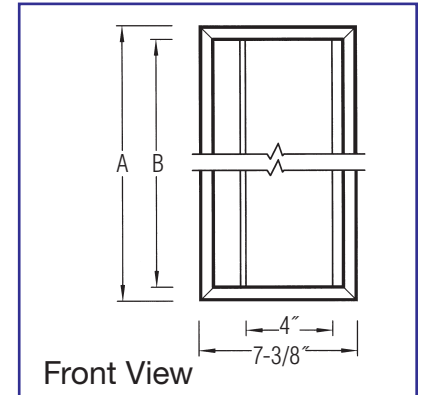

‡ Adds 1" to overall Length & Width dimensions.

Single Lamp Fixtures
Section

Front View

T-Bar Installations (no trim)

Model No.	A	B	C	D◆	Lamp
114 T-5WW-MPTB	23-13/16"	23-7/16"	22-1/2"	2-1/2"	14 watt T-5
214 T-5WW-MPTB*	23-13/16"	23-7/16"	22-1/2"	3"	(2) 14 watt T-5
124 T-5WW-MPTB	23-13/16"	23-7/16"	22-1/2"	2-1/2"	24 watt T-5 HO
224 T-5WW-MPTB*	23-13/16"	23-7/16"	22-1/2"	3"	(2) 24 watt T-5 HO
128 T-5WW-MPTB	47-13/16"	47-7/16"	46-1/8"	2-1/2"	28 watt T-5
228 T-5WW-MPTB*	47-13/16"	47-7/16"	46-1/8"	3"	(2) 28 watt T-5
154 T-5WW-MPTB	47-13/16"	47-7/16"	46-1/8"	2-1/2"	54 watt T-5 HO
254 T-5WW-MPTB*	47-13/16"	47-7/16"	46-1/8"	3"	(2) 54 watt T-5 HO

Single Lamp Fixtures
Section

Front View

Drywall Installations

Model No.	A	B	D◆	Rough-In	Lamp
114 T-5WW-MP	23-7/8"	22-1/2"	2-1/2"	6-5/8" x 23"	14 watt T-5
214 T-5WW-MP*	23-7/8"	22-1/2"	3	6-5/8" x 23"	(2) 14 watt T-5
124 T-5WW-MP	23-7/8"	22-1/2"	2-1/2"	6-5/8" x 23"	24 watt T-5 HO
224 T-5WW-MP*	23-7/8"	22-1/2"	3	6-5/8" x 23"	(2) 24 watt T-5 HO
121 T-5WW-MP	35-11/16"	34-5/16"	2-1/2"	6-5/8" x 34-13/16"	21 watt T-5
221 T-5WW-MP*	35-11/16"	34-5/16"	3	6-5/8" x 34-13/16"	(2) 21 watt T-5
139 T-5WW-MP	35-11/16"	34-5/16"	2-1/2"	6-5/8" x 34-13/16"	39 watt T-5 HO
239 T-5WW-MP*	35-11/16"	34-5/16"	3	6-5/8" x 34-13/16"	(2) 39 watt T-5 HO
128 T-5WW-MP	47-1/2"	46-1/8"	2-1/2"	6-5/8" x 46-5/8"	28 watt T-5
228 T-5WW-MP*	47-1/2"	46-1/8"	3	6-5/8" x 46-5/8"	(2) 28 watt T-5
154 T-5WW-MP	47-1/2"	46-1/8"	2-1/2"	6-5/8" x 46-5/8"	54 watt T-5 HO
254 T-5WW-MP*	47-1/2"	46-1/8"	3	6-5/8" x 46-5/8"	(2) 54 watt T-5 HO

* Double lamp fixtures. ◆ 6" Ht. when provided in continuous row with AAM, AAMTB, DL or DLTB Series.