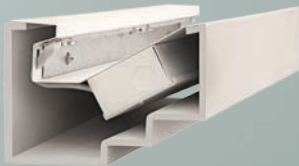

CL Series – Maximum Output & Mega Performance

The CL Series Cove Lights proudly excel where others wane. The powerful (2-3/4" x 8-3/4") cove lights can provide over 2350 lumens per foot and 95 l/w for large, demanding designs. Optical design distributes light out of the cove and into the space for general illumination. LED models supplied standard with 1% dimming.