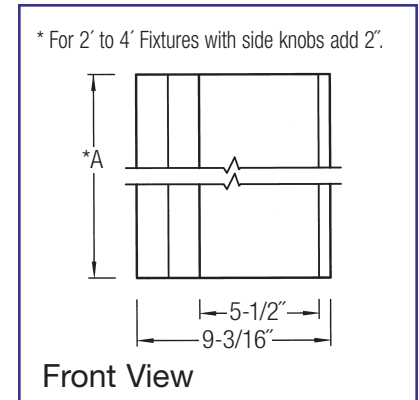

TYPE:
CATALOG #:
JOB:

SURFACE/PENDENT Mount Wall Wash

Specifications

"Aileron" fluorescent wall washer fixture for use with linear T-5, T-8 or the 40, 50 or 55 watt Biax lamps. Several mounting options offer complete adjustability.

The fixture is extruded aluminum that is TGIC polyester powder coated. The one-piece, formed reflector is high-purity aluminum (99.9%) with 95% reflectance. Design provides even unscaloped illumination with no glare and offers exceptional lamp shielding. It is easily removable without tools for access to the integral ballast and wiring.

All fluorescent fixtures are supplied standard with Luminaire Disconnect.

Continuous Mount – If fixtures are being mounted in a continuous row, add "CC" to the catalog number and provide row configuration, i.e.: (18) 450BXWW-A9-WD-CC for (6) 24' rows.

Knock-outs will be provided between continuous fixtures for through wiring.

UL/CUL Damp Location listed.

U.S. Patent #5,142,459

Options

Ballast	120 or 277 HPF Electronic (Standard) Dimming (Some models) -DM Emergency (Some models) -EPP
Finish	White (Standard) Black -B Custom -Custom
Reflectors	Diffuse Silver (Standard) White -W
Lens	Clear Lexan Mini Lens -ML Frosted Lexan Mini Lens -MLF Clear Lexan Full Lens -FL Frosted Lexan Full Lens -FLF
Louver	Diffuse Silver Parallel Blade -LV
Mounting	Must be Specified Continuous Row (see above) -CC