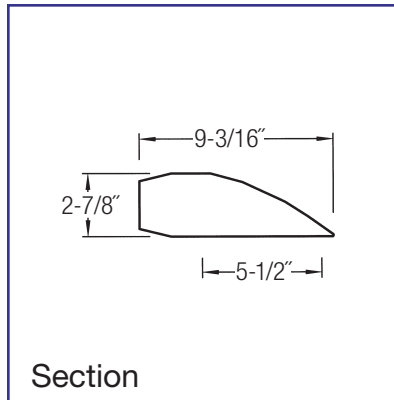

TYPE:
CATALOG #:
JOB:

SURFACE/PENDENT Mount Wall Wash

Specifications

"Aileron" fluorescent wall washer fixture for use with linear T-5, T-8 or the 40, 50 or 55 watt Biax lamps. Several mounting options offer complete adjustability.

The fixture is extruded aluminum that is TGIC polyester powder coated. The one-piece, formed reflector is high-purity aluminum (99.9%) with 95% reflectance. Design provides even unscaloped illumination with no glare and offers exceptional lamp shielding. It is easily removable without tools for access to the integral ballast and wiring.

All fluorescent fixtures are supplied standard with Luminaire Disconnect.

Continuous Mount – If fixtures are being mounted in a continuous row, add "CC" to the catalog number and provide row configuration, i.e.: (18) 450BXWW-A9-WD-CC for (6) 24' rows.

Knock-outs will be provided between continuous fixtures for through wiring.

UL/CUL Damp Location listed.

U.S. Patent #5,142,459

Options

Ballast	120 or 277 HPF Electronic (Standard) Dimming (Some models) -DM Emergency (Some models) -EPP
Finish	White (Standard) Black -B Custom -Custom
Reflectors	Diffuse Silver (Standard) White -W
Lens	Clear Lexan Mini Lens -ML Frosted Lexan Mini Lens -MLF Clear Lexan Full Lens -FL Frosted Lexan Full Lens -FLF
Louver	Diffuse Silver Parallel Blade -LV
Mounting	Must be Specified Continuous Row (see above) -CC