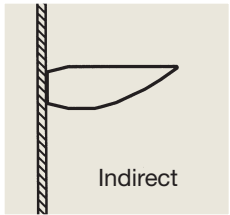

AILERON EXTRUSIONS

A9 SERIES

ELP

ENGINEERED LIGHTING
PRODUCTS

SURFACE/PENDENT Mount Wall Wash

*Ideal placement is
24" to 36" from the front
edge of fixture to the
surface you are lighting,
at 8' to 10' height.*