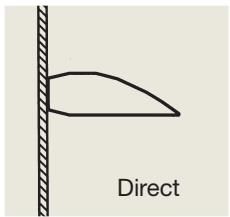

AILERON EXTRUSIONS

A9 SERIES

ELP

ENGINEERED LIGHTING
PRODUCTS

SURFACE/PENDENT Mount Wall Wash

*Ideal placement is
24" to 36" from the front
edge of fixture to the
surface you are lighting,
at 8' to 10' height.*

The fixture is extruded aluminum that is TGIC polyester powder coated. The one-piece, formed reflector is high-purity aluminum (99.9%) with 95% reflectance. Design provides even unscaloped illumination with no glare and offers exceptional lamp shielding. It is easily removable without tools for access to the integral ballast and wiring.